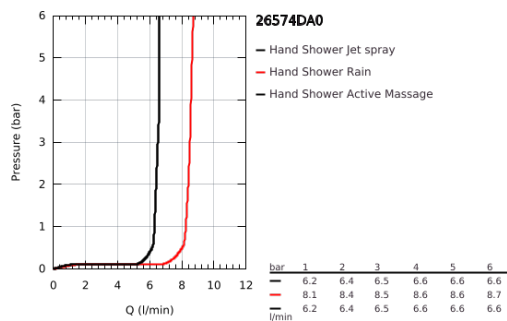

26 574 DA0 RAINSHOWER SMARTACTIVE 130 HAND SHOWER 3 SPRAYS

PRODUCT DESCRIPTION

- Colour: warm sunset
- spray plate in corresponding colour
- spray patterns: Rain, Jet, ActiveMassage
- maximum flow rate (at 3 bar): 8.5 l/min
- GROHE EcoJoy - less water, perfect flow
- GROHE DreamSpray - perfect spray pattern
- GROHE SmartTip showering spray selection via push of a ring
- GROHE LongLife finish
- GROHE SpeedClean - effortless limescale removal
- Inner WaterGuide - inner insulation for surface protection
- universal mounting system, fitting all standard shower hoses