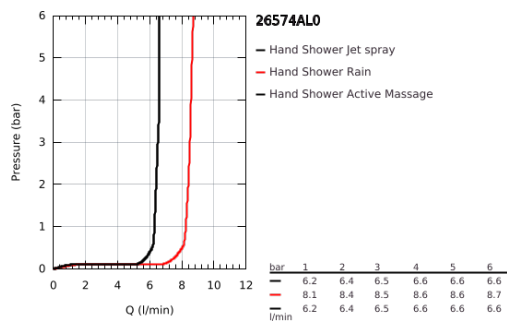

26 574 AL0 RAINSHOWER SMARTACTIVE 130 HAND SHOWER 3 SPRAYS

PRODUCT DESCRIPTION

- Colour: brushed hard graphite
- spray plate in corresponding colour
- spray patterns: Rain, Jet, ActiveMassage
- maximum flow rate (at 3 bar): 8.5 l/min
- GROHE EcoJoy - less water, perfect flow
- GROHE DreamSpray - perfect spray pattern
- GROHE SmartTip showering spray selection via push of a ring
- GROHE LongLife finish
- GROHE SpeedClean - effortless limescale removal
- Inner WaterGuide - inner insulation for surface protection
- universal mounting system, fitting all standard shower hoses