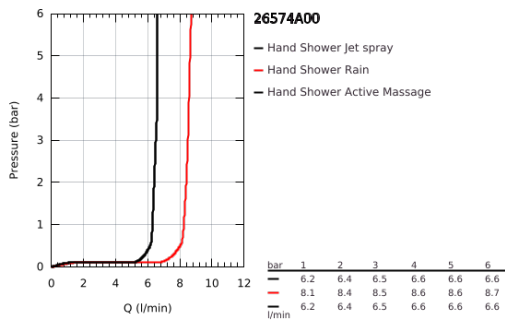

26 574 A00 RAINSHOWER SMARTACTIVE 130 HAND SHOWER 3 SPRAYS

PRODUCT DESCRIPTION

- Colour: hard graphite
- spray plate in corresponding colour
- spray patterns: Rain, Jet, ActiveMassage
- maximum flow rate (at 3 bar): 8.5 l/min
- GROHE EcoJoy - less water, perfect flow
- GROHE DreamSpray - perfect spray pattern
- GROHE SmartTip showering spray selection via push of a ring
- GROHE LongLife finish
- GROHE SpeedClean - effortless limescale removal
- Inner WaterGuide - inner insulation for surface protection
- universal mounting system, fitting all standard shower hoses