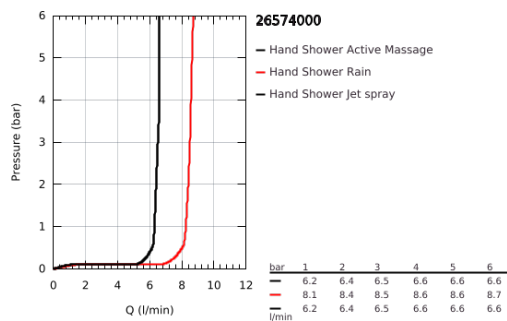

## 26 574 000 RAINSHOWER SMARTACTIVE 130 HAND SHOWER 3 SPRAYS

### PRODUCT DESCRIPTION

- Colour: chrome
- spray plate in corresponding colour
- spray patterns: Rain, Jet, ActiveMassage
- maximum flow rate (at 3 bar): 8.5 l/min
- GROHE EcoJoy - less water, perfect flow
- GROHE DreamSpray - perfect spray pattern
- GROHE SmartTip showering spray selection via push of a ring
- GROHE LongLife finish
- GROHE SpeedClean - effortless limescale removal
- Inner WaterGuide - inner insulation for surface protection
- universal mounting system, fitting all standard shower hoses