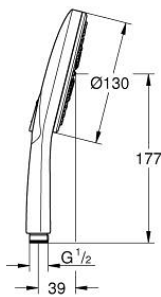

### PRODUCT DESCRIPTION

- Colour: chrome
- spray plate in corresponding colour
- spray patterns: Rain, Jet, ActiveMassage
- maximum flow rate (at 3 bar): 8.5 l/min
- GROHE EcoJoy - less water, perfect flow
- GROHE DreamSpray - perfect spray pattern
- GROHE SmartTip showering spray selection via push of a ring
- GROHE LongLife finish
- GROHE SpeedClean - effortless limescale removal
- Inner WaterGuide - inner insulation for surface protection
- universal mounting system, fitting all standard shower hoses