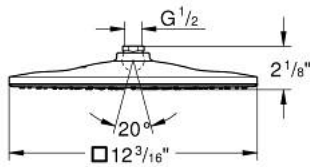

26 570 000 **RAINSHOWER MONO 310 CUBE HEAD SHOWER 1 SPRAY**

PRODUCT DESCRIPTION

- Colour: chrome
- spray pattern: GROHE PureRain
- maximum flow rate (at 3 bar): 6 l/min
- spray plate chrome
- ball joint with turning angle $\pm 10^\circ$
- connection thread 1/2"
- GROHE EcoJoy - less water, perfect flow
- GROHE DreamSpray - perfect spray pattern
- GROHE LongLife finish
- GROHE SpeedClean - effortless limescale removal
- Inner WaterGuide - inner insulation for surface protection
- suitable for instantaneous heater

26 570 000 **RAINSHOWER MONO 310 CUBE HEAD SHOWER 1 SPRAY**

SPARE PARTS, January 2018 – now

1: Fibre seal dia. $\varnothing 18.5 \times \varnothing 12 \times 2$ (Spare part-nr. 0138900M)

2: Dirt strainer (Spare part-nr. 48007000)