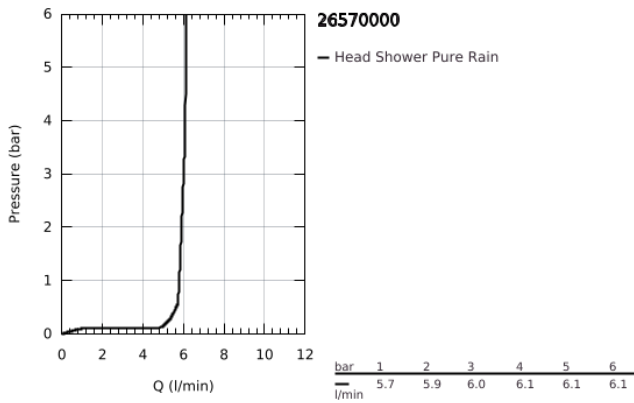

26 570 000 **RAINSHOWER MONO 310 CUBE HEAD SHOWER 1 SPRAY**

PRODUCT DESCRIPTION

- Colour: chrome
- spray pattern: GROHE PureRain
- maximum flow rate (at 3 bar): 6 l/min
- spray plate chrome
- ball joint with turning angle $\pm 10^\circ$
- connection thread 1/2"
- GROHE EcoJoy - less water, perfect flow
- GROHE DreamSpray - perfect spray pattern
- GROHE LongLife finish
- GROHE SpeedClean - effortless limescale removal
- Inner WaterGuide - inner insulation for surface protection
- suitable for instantaneous heater

26 570 000 **RAINSHOWER MONO 310 CUBE HEAD SHOWER 1 SPRAY**

SPARE PARTS, January 2018 – now

1: Fibre seal dia. $\varnothing 18.5 \times \varnothing 12 \times 2$ (Spare part-nr. 0138900M)

2: Dirt strainer (Spare part-nr. 48007000)