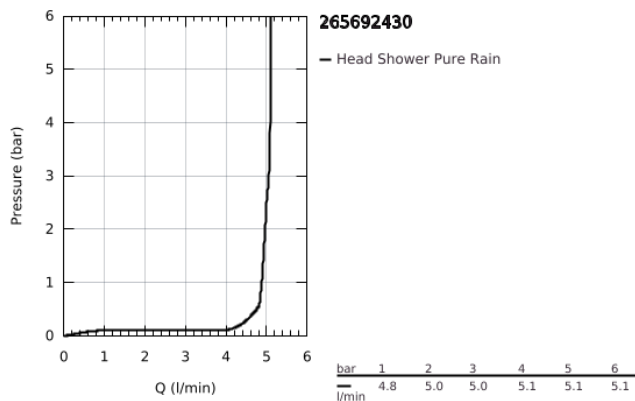

26 569 243 0 RAINSHOWER MONO 310 HEAD SHOWER 1 SPRAY

PRODUCT DESCRIPTION

- Colour: matte black
- spray pattern: GROHE PureRain
- maximum flow rate (at 3 bar): 5 l/min
- spray plate matte black
- ball joint with turning angle $\pm 10^\circ$
- connection thread 1/2"
- GROHE EcoJoy - less water, perfect flow
- GROHE DreamSpray - perfect spray pattern
- GROHE LongLife finish
- GROHE SpeedClean - effortless limescale removal
- Inner WaterGuide - inner insulation for surface protection
- suitable for instantaneous heater

26 569 243 0 **RAINSHOWER MONO 310 HEAD SHOWER 1 SPRAY**

SPARE PARTS, September 2021 – now

1: Fibre seal dia. Ø18.5 x Ø12 x 2 (Spare part-nr. 0138900M)

2: Dirt strainer (Spare part-nr. 48007000)