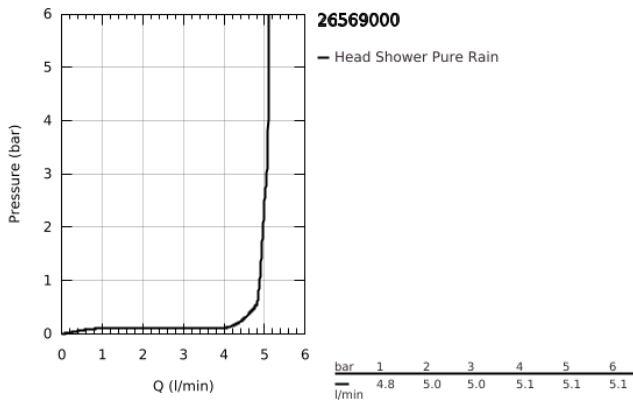

26 569 000 **RAINSHOWER MONO 310 HEAD SHOWER 1 SPRAY**

**PRODUCT DESCRIPTION**

- Colour: chrome
- spray pattern: GROHE PureRain
- maximum flow rate (at 3 bar): 5 l/min
- spray plate chrome
- ball joint with turning angle  $\pm 10^\circ$
- connection thread 1/2"
- GROHE EcoJoy - less water, perfect flow
- GROHE DreamSpray - perfect spray pattern
- GROHE LongLife finish
- GROHE SpeedClean - effortless limescale removal
- Inner WaterGuide - inner insulation for surface protection
- suitable for instantaneous heater

26 569 000 **RAINSHOWER MONO 310 HEAD SHOWER 1 SPRAY**

**SPARE PARTS**, January 2018 – now

1: Fibre seal dia. Ø18.5 x Ø12 x 2 (Spare part-nr. 0138900M)

2: Dirt strainer (Spare part-nr. 48007000)