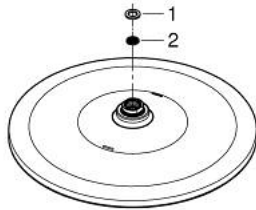

26 569 000 **RAINSHOWER MONO 310 HEAD SHOWER 1 SPRAY**

**PRODUCT DESCRIPTION**

- Colour: chrome
- spray pattern: GROHE PureRain
- maximum flow rate (at 3 bar): 5 l/min
- spray plate chrome
- ball joint with turning angle  $\pm 10^\circ$
- connection thread 1/2"
- GROHE EcoJoy - less water, perfect flow
- GROHE DreamSpray - perfect spray pattern
- GROHE LongLife finish
- GROHE SpeedClean - effortless limescale removal
- Inner WaterGuide - inner insulation for surface protection
- suitable for instantaneous heater

26 569 000 **RAINSHOWER MONO 310 HEAD SHOWER 1 SPRAY**

**SPARE PARTS**, January 2018 – now

1: Fibre seal dia. Ø18.5 x Ø12 x 2 (Spare part-nr. 0138900M)

2: Dirt strainer (Spare part-nr. 48007000)