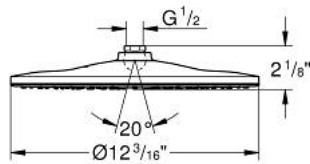

26 569 000 **RAINSHOWER MONO 310 HEAD SHOWER 1 SPRAY**

**PRODUCT DESCRIPTION**

- Colour: chrome
- spray pattern: GROHE PureRain
- maximum flow rate (at 3 bar): 5 l/min
- spray plate chrome
- ball joint with turning angle  $\pm 10^\circ$
- connection thread 1/2"
- GROHE EcoJoy - less water, perfect flow
- GROHE DreamSpray - perfect spray pattern
- GROHE LongLife finish
- GROHE SpeedClean - effortless limescale removal
- Inner WaterGuide - inner insulation for surface protection
- suitable for instantaneous heater

26 569 000 **RAINSHOWER MONO 310 HEAD SHOWER 1 SPRAY**

**SPARE PARTS**, January 2018 – now

1: Fibre seal dia. Ø18.5 x Ø12 x 2 (Spare part-nr. 0138900M)

2: Dirt strainer (Spare part-nr. 48007000)