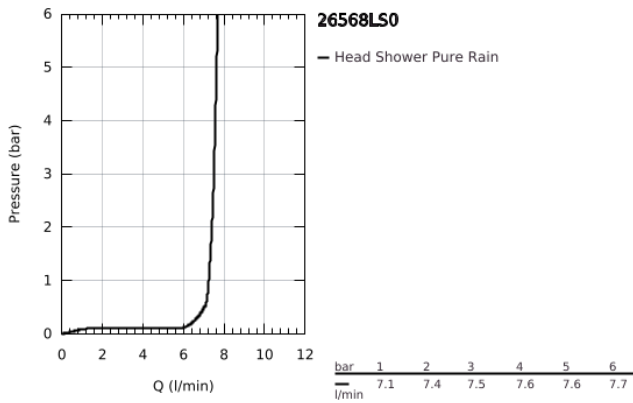

26 568 LS0 RAINSHOWER MONO 310 CUBE HEAD SHOWER 1 SPRAY

PRODUCT DESCRIPTION

- Colour: moon white
- spray pattern: GROHE PureRain
- maximum flow rate (at 3 bar): 7.5 l/min
- spray plate moon white
- ball joint with turning angle $\pm 10^\circ$
- connection thread 1/2"
- GROHE EcoJoy - less water, perfect flow
- GROHE DreamSpray - perfect spray pattern
- GROHE LongLife finish
- GROHE SpeedClean - effortless limescale removal
- Inner WaterGuide - inner insulation for surface protection

26 568 LS0 RAINSHOWER MONO 310 CUBE HEAD SHOWER 1 SPRAY

SPARE PARTS, January 2018 – now

1: Fibre seal dia. Ø18.5 x Ø12 x 2 (Spare part-nr. 0138900M)

2: Dirt strainer (Spare part-nr. 48007000)