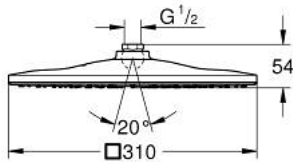

26 568 LS0 RAINSHOWER MONO 310 CUBE HEAD SHOWER 1 SPRAY

PRODUCT DESCRIPTION

- Colour: moon white
- spray pattern: GROHE PureRain
- maximum flow rate (at 3 bar): 7.5 l/min
- spray plate moon white
- ball joint with turning angle $\pm 10^\circ$
- connection thread 1/2"
- GROHE EcoJoy - less water, perfect flow
- GROHE DreamSpray - perfect spray pattern
- GROHE LongLife finish
- GROHE SpeedClean - effortless limescale removal
- Inner WaterGuide - inner insulation for surface protection

26 568 LS0 RAINSHOWER MONO 310 CUBE HEAD SHOWER 1 SPRAY

SPARE PARTS, January 2018 – now

1: Fibre seal dia. Ø18.5 x Ø12 x 2 (Spare part-nr. 0138900M)

2: Dirt strainer (Spare part-nr. 48007000)