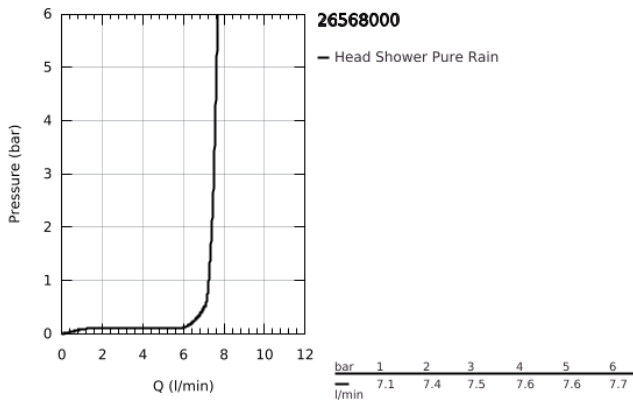

26 568 000 RAINSHOWER MONO 310 CUBE HEAD SHOWER 1 SPRAY

PRODUCT DESCRIPTION

- Colour: chrome
- spray pattern: GROHE PureRain
- maximum flow rate (at 3 bar): 7.5 l/min
- spray plate chrome
- ball joint with turning angle $\pm 10^\circ$
- connection thread 1/2"
- GROHE EcoJoy - less water, perfect flow
- GROHE DreamSpray - perfect spray pattern
- GROHE LongLife finish
- GROHE SpeedClean - effortless limescale removal
- Inner WaterGuide - inner insulation for surface protection

26 568 000 **RAINSHOWER MONO 310 CUBE HEAD SHOWER 1 SPRAY**

SPARE PARTS, January 2018 – now

1: Fibre seal dia. Ø18.5 x Ø12 x 2 (Spare part-nr. 0138900M)

2: Dirt strainer (Spare part-nr. 48007000)