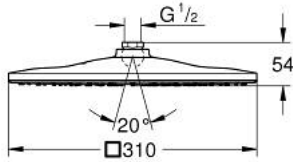

26 568 000 RAINSHOWER MONO 310 CUBE HEAD SHOWER 1 SPRAY

PRODUCT DESCRIPTION

- Colour: chrome
- spray pattern: GROHE PureRain
- maximum flow rate (at 3 bar): 7.5 l/min
- spray plate chrome
- ball joint with turning angle $\pm 10^\circ$
- connection thread 1/2"
- GROHE EcoJoy - less water, perfect flow
- GROHE DreamSpray - perfect spray pattern
- GROHE LongLife finish
- GROHE SpeedClean - effortless limescale removal
- Inner WaterGuide - inner insulation for surface protection

26 568 000 **RAINSHOWER MONO 310 CUBE HEAD SHOWER 1 SPRAY**

SPARE PARTS, January 2018 – now

1: Fibre seal dia. Ø18.5 x Ø12 x 2 (Spare part-nr. 0138900M)

2: Dirt strainer (Spare part-nr. 48007000)