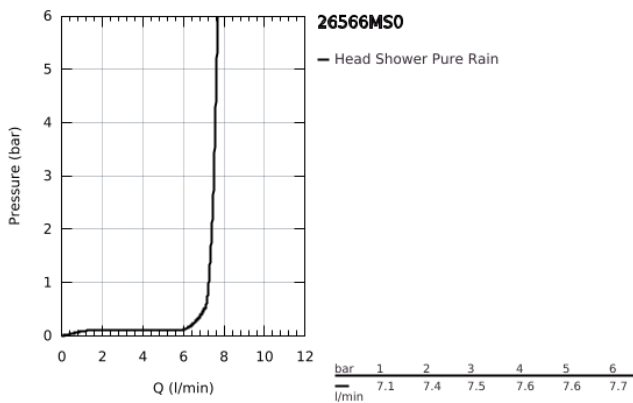

26 566 MS0 RAINSHOWER MONO 310 CUBE HEAD SHOWER SET CEILING 142 MM, 1 SPRAY

PRODUCT DESCRIPTION

- Colour: satin steel
- head shower Rainshower 310
- spray pattern: GROHE PureRain
- maximum flow rate (at 3 bar): 7.5 l/min
- Rainshower shower arm ceiling 142 mm
- GROHE EcoJoy - less water, perfect flow
- GROHE DreamSpray - perfect spray pattern
- GROHE LongLife finish
- GROHE SpeedClean - effortless limescale removal
- Inner WaterGuide - inner insulation for surface protection

26 566 MS0 **RAINSHOWER MONO 310 CUBE HEAD SHOWER SET CEILING 142 MM, 1
SPRAY**

SPARE PARTS, October 2022 – now

- 1: Escutcheon (Spare part-nr. 48118MS0)
- 2: Fibre seal dia. Ø18.5 x Ø12 x 2 (Spare part-nr. 0138900M)
- 3: Dirt strainer (Spare part-nr. 48007000)