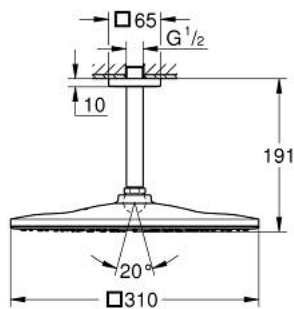

26 566 MS0 RAINSHOWER MONO 310 CUBE HEAD SHOWER SET CEILING 142 MM, 1 SPRAY

PRODUCT DESCRIPTION

- Colour: satin steel
- head shower Rainshower 310
- spray pattern: GROHE PureRain
- maximum flow rate (at 3 bar): 7.5 l/min
- Rainshower shower arm ceiling 142 mm
- GROHE EcoJoy - less water, perfect flow
- GROHE DreamSpray - perfect spray pattern
- GROHE LongLife finish
- GROHE SpeedClean - effortless limescale removal
- Inner WaterGuide - inner insulation for surface protection

26 566 MS0 **RAINSHOWER MONO 310 CUBE HEAD SHOWER SET CEILING 142 MM, 1
SPRAY**

SPARE PARTS, October 2022 – now

- 1: Escutcheon (Spare part-nr. 48118MS0)
- 2: Fibre seal dia. Ø18.5 x Ø12 x 2 (Spare part-nr. 0138900M)
- 3: Dirt strainer (Spare part-nr. 48007000)