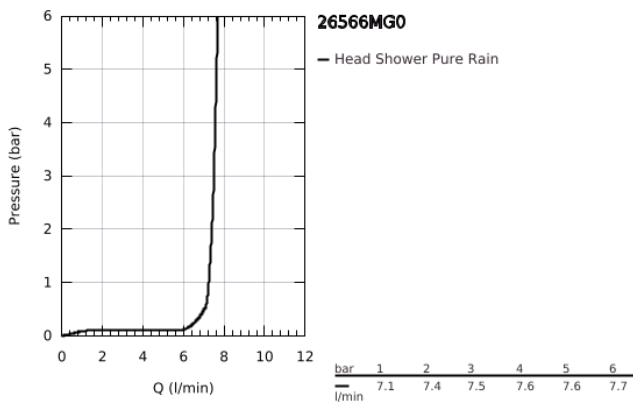

26 566 MG0 RAINSHOWER MONO 310 CUBE HEAD SHOWER SET CEILING 142 MM, 1 SPRAY

PRODUCT DESCRIPTION

- Colour: satin graphite
- head shower Rainshower 310
- spray pattern: GROHE PureRain
- maximum flow rate (at 3 bar): 7.5 l/min
- Rainshower shower arm ceiling 142 mm
- GROHE EcoJoy - less water, perfect flow
- GROHE DreamSpray - perfect spray pattern
- GROHE LongLife finish
- GROHE SpeedClean - effortless limescale removal
- Inner WaterGuide - inner insulation for surface protection

26 566 MG0 RAINSHOWER MONO 310 CUBE HEAD SHOWER SET CEILING 142 MM, 1 SPRAY

SPARE PARTS, October 2022 – now

- 1: Escutcheon (Spare part-nr. 48118MG0)
- 2: Fibre seal dia. Ø18.5 x Ø12 x 2 (Spare part-nr. 0138900M)
- 3: Dirt strainer (Spare part-nr. 48007000)