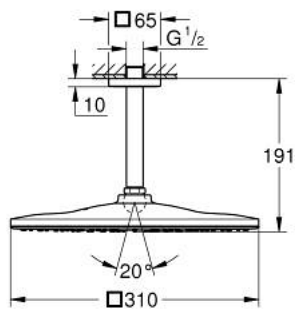

26 566 MG0 RAINSHOWER MONO 310 CUBE HEAD SHOWER SET CEILING 142 MM, 1 SPRAY

PRODUCT DESCRIPTION

- Colour: satin graphite
- head shower Rainshower 310
- spray pattern: GROHE PureRain
- maximum flow rate (at 3 bar): 7.5 l/min
- Rainshower shower arm ceiling 142 mm
- GROHE EcoJoy - less water, perfect flow
- GROHE DreamSpray - perfect spray pattern
- GROHE LongLife finish
- GROHE SpeedClean - effortless limescale removal
- Inner WaterGuide - inner insulation for surface protection

26 566 MG0 RAINSHOWER MONO 310 CUBE HEAD SHOWER SET CEILING 142 MM, 1 SPRAY

SPARE PARTS, October 2022 – now

- 1: Escutcheon (Spare part-nr. 48118MG0)
- 2: Fibre seal dia. Ø18.5 x Ø12 x 2 (Spare part-nr. 0138900M)
- 3: Dirt strainer (Spare part-nr. 48007000)