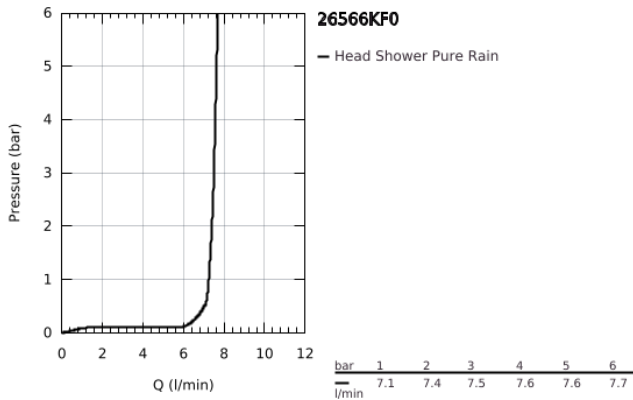

26 566 KF0 RAINSHOWER MONO 310 CUBE HEAD SHOWER SET CEILING 142 MM, 1 SPRAY

PRODUCT DESCRIPTION

- Colour: phantom black
- head shower Rainshower 310
- spray pattern: GROHE PureRain
- maximum flow rate (at 3 bar): 7.5 l/min
- Rainshower shower arm ceiling 142 mm
- GROHE EcoJoy - less water, perfect flow
- GROHE DreamSpray - perfect spray pattern
- GROHE SpeedClean - effortless limescale removal
- Inner WaterGuide - inner insulation for surface protection

26 566 KF0 **RAINSHOWER MONO 310 CUBE HEAD SHOWER SET CEILING 142 MM, 1
SPRAY**

SPARE PARTS, April 2020 – now

- 1: Escutcheon (Spare part-nr. 48118KF0)
- 2: Fibre seal dia. Ø18.5 x Ø12 x 2 (Spare part-nr. 0138900M)
- 3: Dirt strainer (Spare part-nr. 48007000)