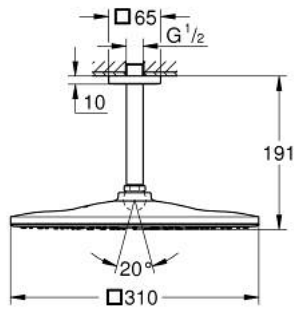

26 566 KF0 RAINSHOWER MONO 310 CUBE HEAD SHOWER SET CEILING 142 MM, 1 SPRAY

PRODUCT DESCRIPTION

- Colour: phantom black
- head shower Rainshower 310
- spray pattern: GROHE PureRain
- maximum flow rate (at 3 bar): 7.5 l/min
- Rainshower shower arm ceiling 142 mm
- GROHE EcoJoy - less water, perfect flow
- GROHE DreamSpray - perfect spray pattern
- GROHE SpeedClean - effortless limescale removal
- Inner WaterGuide - inner insulation for surface protection

26 566 KF0 **RAINSHOWER MONO 310 CUBE HEAD SHOWER SET CEILING 142 MM, 1
SPRAY**

SPARE PARTS, April 2020 – now

- 1: Escutcheon (Spare part-nr. 48118KF0)
- 2: Fibre seal dia. Ø18.5 x Ø12 x 2 (Spare part-nr. 0138900M)
- 3: Dirt strainer (Spare part-nr. 48007000)