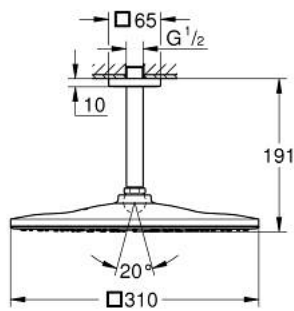

26 566 GN0 RAINSHOWER MONO 310 CUBE HEAD SHOWER SET CEILING 142 MM, 1 SPRAY

PRODUCT DESCRIPTION

- Colour: brushed cool sunrise
- head shower Rainshower 310
- spray pattern: GROHE PureRain
- maximum flow rate (at 3 bar): 7.5 l/min
- Rainshower shower arm ceiling 142 mm
- GROHE EcoJoy - less water, perfect flow
- GROHE DreamSpray - perfect spray pattern
- GROHE LongLife finish
- GROHE SpeedClean - effortless limescale removal
- Inner WaterGuide - inner insulation for surface protection

26 566 GN0 **RAINSHOWER MONO 310 CUBE HEAD SHOWER SET CEILING 142 MM, 1
SPRAY**

SPARE PARTS, September 2018 – now

- 1: Escutcheon (Spare part-nr. 48118GN0)
- 2: Fibre seal dia. Ø18.5 x Ø12 x 2 (Spare part-nr. 0138900M)
- 3: Dirt strainer (Spare part-nr. 48007000)