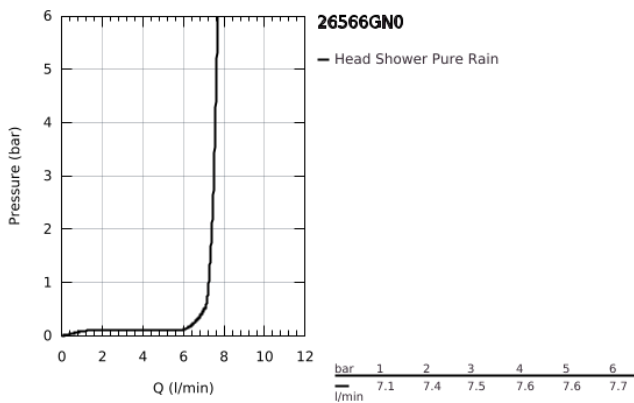

26 566 GN0 RAINSHOWER MONO 310 CUBE HEAD SHOWER SET CEILING 142 MM, 1 SPRAY

PRODUCT DESCRIPTION

- Colour: brushed cool sunrise
- head shower Rainshower 310
- spray pattern: GROHE PureRain
- maximum flow rate (at 3 bar): 7.5 l/min
- Rainshower shower arm ceiling 142 mm
- GROHE EcoJoy - less water, perfect flow
- GROHE DreamSpray - perfect spray pattern
- GROHE LongLife finish
- GROHE SpeedClean - effortless limescale removal
- Inner WaterGuide - inner insulation for surface protection

26 566 GN0 **RAINSHOWER MONO 310 CUBE HEAD SHOWER SET CEILING 142 MM, 1
SPRAY**

SPARE PARTS, September 2018 – now

- 1: Escutcheon (Spare part-nr. 48118GN0)
- 2: Fibre seal dia. Ø18.5 x Ø12 x 2 (Spare part-nr. 0138900M)
- 3: Dirt strainer (Spare part-nr. 48007000)