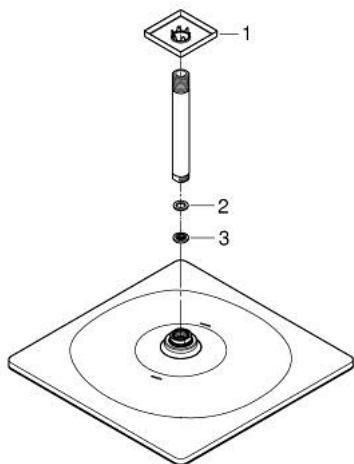

26 566 GN0 RAINSHOWER MONO 310 CUBE HEAD SHOWER SET CEILING 142 MM, 1 SPRAY

PRODUCT DESCRIPTION

- Colour: brushed cool sunrise
- head shower Rainshower 310
- spray pattern: GROHE PureRain
- maximum flow rate (at 3 bar): 7.5 l/min
- Rainshower shower arm ceiling 142 mm
- GROHE EcoJoy - less water, perfect flow
- GROHE DreamSpray - perfect spray pattern
- GROHE LongLife finish
- GROHE SpeedClean - effortless limescale removal
- Inner WaterGuide - inner insulation for surface protection

26 566 GN0 **RAINSHOWER MONO 310 CUBE HEAD SHOWER SET CEILING 142 MM, 1
SPRAY**

SPARE PARTS, September 2018 – now

- 1: Escutcheon (Spare part-nr. 48118GN0)
- 2: Fibre seal dia. Ø18.5 x Ø12 x 2 (Spare part-nr. 0138900M)
- 3: Dirt strainer (Spare part-nr. 48007000)