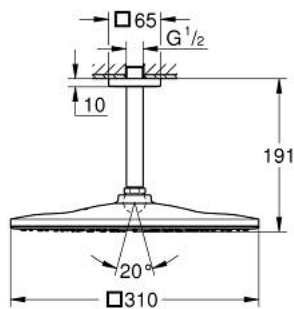

26 566 GL0 RAINSHOWER MONO 310 CUBE HEAD SHOWER SET CEILING 142 MM, 1 SPRAY

PRODUCT DESCRIPTION

- Colour: cool sunrise
- head shower Rainshower 310
- spray pattern: GROHE PureRain
- maximum flow rate (at 3 bar): 7.5 l/min
- Rainshower shower arm ceiling 142 mm
- GROHE EcoJoy - less water, perfect flow
- GROHE DreamSpray - perfect spray pattern
- GROHE LongLife finish
- GROHE SpeedClean - effortless limescale removal
- Inner WaterGuide - inner insulation for surface protection

26 566 GL0 RAINSHOWER MONO 310 CUBE HEAD SHOWER SET CEILING 142 MM, 1
SPRAY

SPARE PARTS, September 2018 – now

- 1: Escutcheon (Spare part-nr. 48118GL0)
- 2: Fibre seal dia. Ø18.5 x Ø12 x 2 (Spare part-nr. 0138900M)
- 3: Dirt strainer (Spare part-nr. 48007000)