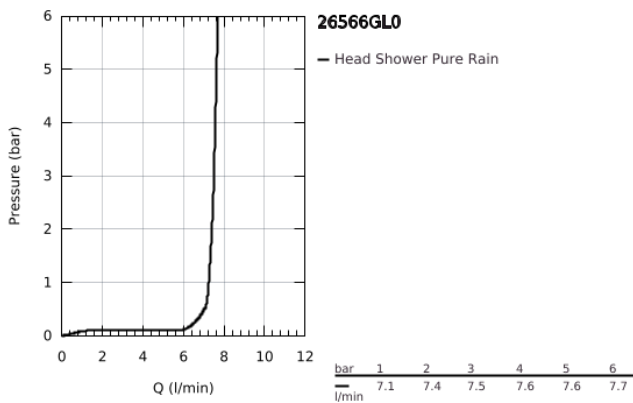

26 566 GL0 RAINSHOWER MONO 310 CUBE HEAD SHOWER SET CEILING 142 MM, 1 SPRAY

PRODUCT DESCRIPTION

- Colour: cool sunrise
- head shower Rainshower 310
- spray pattern: GROHE PureRain
- maximum flow rate (at 3 bar): 7.5 l/min
- Rainshower shower arm ceiling 142 mm
- GROHE EcoJoy - less water, perfect flow
- GROHE DreamSpray - perfect spray pattern
- GROHE LongLife finish
- GROHE SpeedClean - effortless limescale removal
- Inner WaterGuide - inner insulation for surface protection

26 566 GL0 RAINSHOWER MONO 310 CUBE HEAD SHOWER SET CEILING 142 MM, 1
SPRAY

SPARE PARTS, September 2018 – now

- 1: Escutcheon (Spare part-nr. 48118GL0)
- 2: Fibre seal dia. Ø18.5 x Ø12 x 2 (Spare part-nr. 0138900M)
- 3: Dirt strainer (Spare part-nr. 48007000)