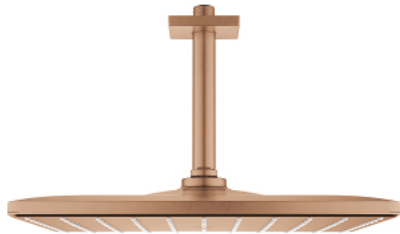

26 566 DL0 RAINSHOWER MONO 310 CUBE HEAD SHOWER SET CEILING 142 MM, 1 SPRAY

PRODUCT DESCRIPTION

- Colour: brushed warm sunset
- head shower Rainshower 310
- spray pattern: GROHE PureRain
- maximum flow rate (at 3 bar): 7.5 l/min
- Rainshower shower arm ceiling 142 mm
- GROHE EcoJoy - less water, perfect flow
- GROHE DreamSpray - perfect spray pattern
- GROHE LongLife finish
- GROHE SpeedClean - effortless limescale removal
- Inner WaterGuide - inner insulation for surface protection

26 566 DL0 **RAINSHOWER MONO 310 CUBE HEAD SHOWER SET CEILING 142 MM, 1
SPRAY**

SPARE PARTS, September 2018 – now

- 1: Escutcheon (Spare part-nr. 48118DL0)
- 2: Fibre seal dia. Ø18.5 x Ø12 x 2 (Spare part-nr. 0138900M)
- 3: Dirt strainer (Spare part-nr. 48007000)