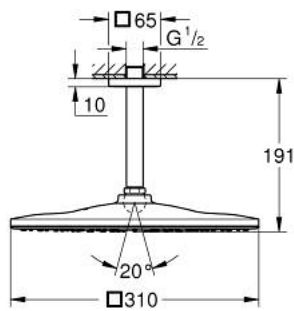

26 566 DL0 RAINSHOWER MONO 310 CUBE HEAD SHOWER SET CEILING 142 MM, 1 SPRAY

PRODUCT DESCRIPTION

- Colour: brushed warm sunset
- head shower Rainshower 310
- spray pattern: GROHE PureRain
- maximum flow rate (at 3 bar): 7.5 l/min
- Rainshower shower arm ceiling 142 mm
- GROHE EcoJoy - less water, perfect flow
- GROHE DreamSpray - perfect spray pattern
- GROHE LongLife finish
- GROHE SpeedClean - effortless limescale removal
- Inner WaterGuide - inner insulation for surface protection

26 566 DL0 **RAINSHOWER MONO 310 CUBE HEAD SHOWER SET CEILING 142 MM, 1
SPRAY**

SPARE PARTS, September 2018 – now

- 1: Escutcheon (Spare part-nr. 48118DL0)
- 2: Fibre seal dia. Ø18.5 x Ø12 x 2 (Spare part-nr. 0138900M)
- 3: Dirt strainer (Spare part-nr. 48007000)