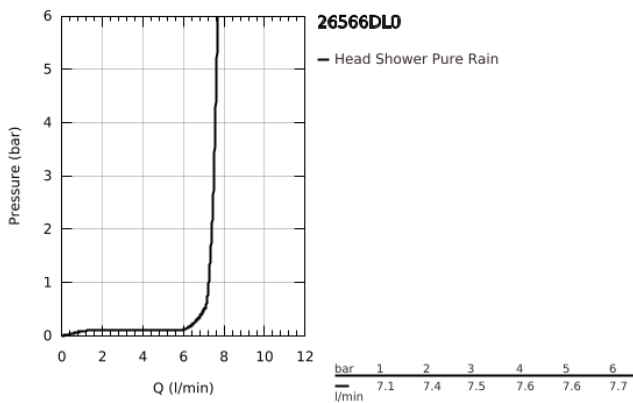

26 566 DL0 RAINSHOWER MONO 310 CUBE HEAD SHOWER SET CEILING 142 MM, 1 SPRAY

PRODUCT DESCRIPTION

- Colour: brushed warm sunset
- head shower Rainshower 310
- spray pattern: GROHE PureRain
- maximum flow rate (at 3 bar): 7.5 l/min
- Rainshower shower arm ceiling 142 mm
- GROHE EcoJoy - less water, perfect flow
- GROHE DreamSpray - perfect spray pattern
- GROHE LongLife finish
- GROHE SpeedClean - effortless limescale removal
- Inner WaterGuide - inner insulation for surface protection

26 566 DL0 **RAINSHOWER MONO 310 CUBE HEAD SHOWER SET CEILING 142 MM, 1
SPRAY**

SPARE PARTS, September 2018 – now

- 1: Escutcheon (Spare part-nr. 48118DL0)
- 2: Fibre seal dia. Ø18.5 x Ø12 x 2 (Spare part-nr. 0138900M)
- 3: Dirt strainer (Spare part-nr. 48007000)