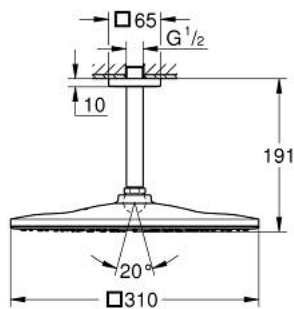

26 566 DC0 RAINSHOWER MONO 310 CUBE HEAD SHOWER SET CEILING 142 MM, 1 SPRAY

PRODUCT DESCRIPTION

- Colour: supersteel
- head shower Rainshower 310
- spray pattern: GROHE PureRain
- maximum flow rate (at 3 bar): 7.5 l/min
- Rainshower shower arm ceiling 142 mm
- GROHE EcoJoy - less water, perfect flow
- GROHE DreamSpray - perfect spray pattern
- GROHE LongLife finish
- GROHE SpeedClean - effortless limescale removal
- Inner WaterGuide - inner insulation for surface protection

26 566 DC0 **RAINSHOWER MONO 310 CUBE HEAD SHOWER SET CEILING 142 MM, 1
SPRAY**

SPARE PARTS, September 2018 – now

- 1: Escutcheon (Spare part-nr. 48118000)
- 2: Fibre seal dia. Ø18.5 x Ø12 x 2 (Spare part-nr. 0138900M)
- 3: Dirt strainer (Spare part-nr. 48007000)