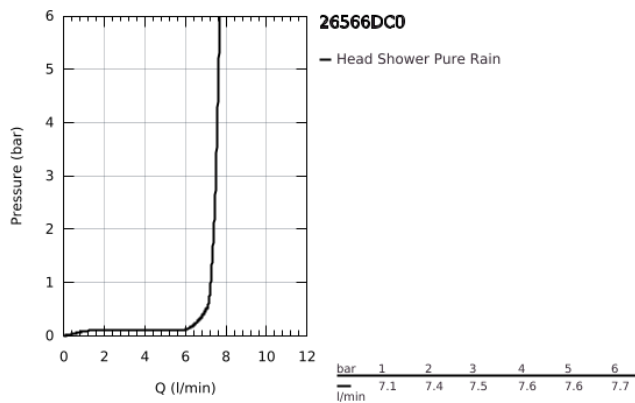

26 566 DC0 RAINSHOWER MONO 310 CUBE HEAD SHOWER SET CEILING 142 MM, 1 SPRAY

PRODUCT DESCRIPTION

- Colour: supersteel
- head shower Rainshower 310
- spray pattern: GROHE PureRain
- maximum flow rate (at 3 bar): 7.5 l/min
- Rainshower shower arm ceiling 142 mm
- GROHE EcoJoy - less water, perfect flow
- GROHE DreamSpray - perfect spray pattern
- GROHE LongLife finish
- GROHE SpeedClean - effortless limescale removal
- Inner WaterGuide - inner insulation for surface protection

26 566 DC0 **RAINSHOWER MONO 310 CUBE HEAD SHOWER SET CEILING 142 MM, 1
SPRAY**

SPARE PARTS, September 2018 – now

- 1: Escutcheon (Spare part-nr. 48118000)
- 2: Fibre seal dia. Ø18.5 x Ø12 x 2 (Spare part-nr. 0138900M)
- 3: Dirt strainer (Spare part-nr. 48007000)