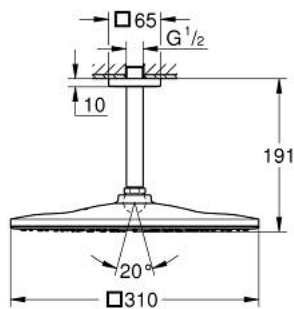

26 566 DA0 RAINSHOWER MONO 310 CUBE HEAD SHOWER SET CEILING 142 MM, 1 SPRAY

PRODUCT DESCRIPTION

- Colour: warm sunset
- head shower Rainshower 310
- spray pattern: GROHE PureRain
- maximum flow rate (at 3 bar): 7.5 l/min
- Rainshower shower arm ceiling 142 mm
- GROHE EcoJoy - less water, perfect flow
- GROHE DreamSpray - perfect spray pattern
- GROHE LongLife finish
- GROHE SpeedClean - effortless limescale removal
- Inner WaterGuide - inner insulation for surface protection

26 566 DA0 RAINSHOWER MONO 310 CUBE HEAD SHOWER SET CEILING 142 MM, 1
SPRAY

SPARE PARTS, September 2018 – now

- 1: Escutcheon (Spare part-nr. 48118DA0)
- 2: Fibre seal dia. Ø18.5 x Ø12 x 2 (Spare part-nr. 0138900M)
- 3: Dirt strainer (Spare part-nr. 48007000)