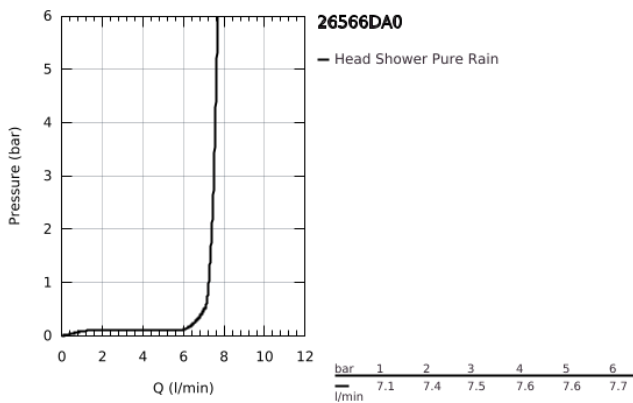

26 566 DA0 RAINSHOWER MONO 310 CUBE HEAD SHOWER SET CEILING 142 MM, 1 SPRAY

PRODUCT DESCRIPTION

- Colour: warm sunset
- head shower Rainshower 310
- spray pattern: GROHE PureRain
- maximum flow rate (at 3 bar): 7.5 l/min
- Rainshower shower arm ceiling 142 mm
- GROHE EcoJoy - less water, perfect flow
- GROHE DreamSpray - perfect spray pattern
- GROHE LongLife finish
- GROHE SpeedClean - effortless limescale removal
- Inner WaterGuide - inner insulation for surface protection

26 566 DA0 RAINSHOWER MONO 310 CUBE HEAD SHOWER SET CEILING 142 MM, 1
SPRAY

SPARE PARTS, September 2018 – now

- 1: Escutcheon (Spare part-nr. 48118DA0)
- 2: Fibre seal dia. Ø18.5 x Ø12 x 2 (Spare part-nr. 0138900M)
- 3: Dirt strainer (Spare part-nr. 48007000)