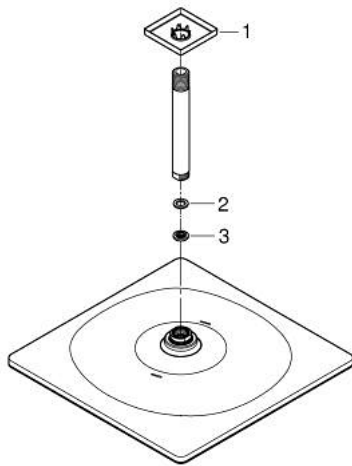

26 566 DA0 RAINSHOWER MONO 310 CUBE HEAD SHOWER SET CEILING 142 MM, 1 SPRAY

PRODUCT DESCRIPTION

- Colour: warm sunset
- head shower Rainshower 310
- spray pattern: GROHE PureRain
- maximum flow rate (at 3 bar): 7.5 l/min
- Rainshower shower arm ceiling 142 mm
- GROHE EcoJoy - less water, perfect flow
- GROHE DreamSpray - perfect spray pattern
- GROHE LongLife finish
- GROHE SpeedClean - effortless limescale removal
- Inner WaterGuide - inner insulation for surface protection

26 566 DA0 RAINSHOWER MONO 310 CUBE HEAD SHOWER SET CEILING 142 MM, 1
SPRAY

SPARE PARTS, September 2018 – now

- 1: Escutcheon (Spare part-nr. 48118DA0)
- 2: Fibre seal dia. Ø18.5 x Ø12 x 2 (Spare part-nr. 0138900M)
- 3: Dirt strainer (Spare part-nr. 48007000)