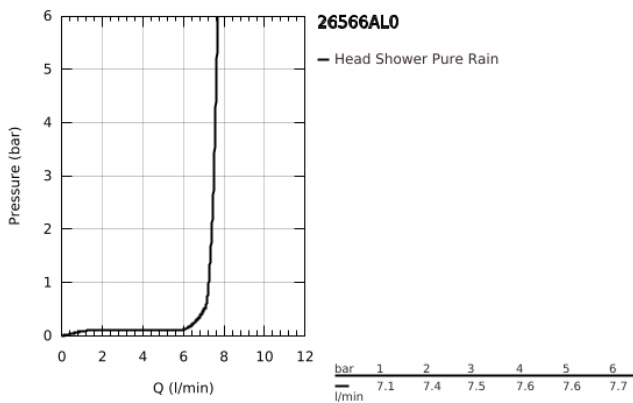

26 566 AL0 RAINSHOWER MONO 310 CUBE HEAD SHOWER SET CEILING 142 MM, 1 SPRAY

PRODUCT DESCRIPTION

- Colour: brushed hard graphite
- head shower Rainshower 310
- spray pattern: GROHE PureRain
- maximum flow rate (at 3 bar): 7.5 l/min
- Rainshower shower arm ceiling 142 mm
- GROHE EcoJoy - less water, perfect flow
- GROHE DreamSpray - perfect spray pattern
- GROHE LongLife finish
- GROHE SpeedClean - effortless limescale removal
- Inner WaterGuide - inner insulation for surface protection

26 566 AL0 RAINSHOWER MONO 310 CUBE HEAD SHOWER SET CEILING 142 MM, 1
SPRAY

SPARE PARTS, September 2018 – now

- 1: Escutcheon (Spare part-nr. 48118AL0)
- 2: Fibre seal dia. Ø18.5 x Ø12 x 2 (Spare part-nr. 0138900M)
- 3: Dirt strainer (Spare part-nr. 48007000)