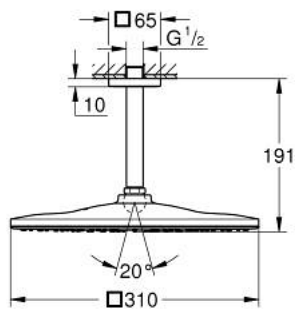

26 566 AL0 RAINSHOWER MONO 310 CUBE HEAD SHOWER SET CEILING 142 MM, 1 SPRAY

PRODUCT DESCRIPTION

- Colour: brushed hard graphite
- head shower Rainshower 310
- spray pattern: GROHE PureRain
- maximum flow rate (at 3 bar): 7.5 l/min
- Rainshower shower arm ceiling 142 mm
- GROHE EcoJoy - less water, perfect flow
- GROHE DreamSpray - perfect spray pattern
- GROHE LongLife finish
- GROHE SpeedClean - effortless limescale removal
- Inner WaterGuide - inner insulation for surface protection

26 566 AL0 RAINSHOWER MONO 310 CUBE HEAD SHOWER SET CEILING 142 MM, 1
SPRAY

SPARE PARTS, September 2018 – now

- 1: Escutcheon (Spare part-nr. 48118AL0)
- 2: Fibre seal dia. Ø18.5 x Ø12 x 2 (Spare part-nr. 0138900M)
- 3: Dirt strainer (Spare part-nr. 48007000)