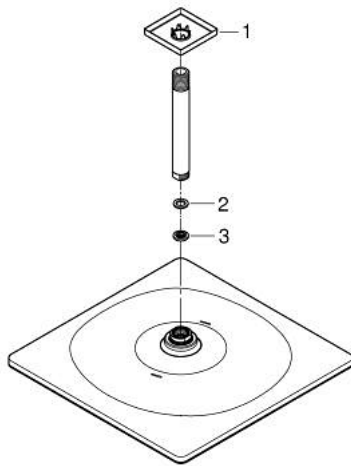

26 566 A00 RAINSHOWER MONO 310 CUBE HEAD SHOWER SET CEILING 142 MM, 1 SPRAY

**PRODUCT DESCRIPTION**

- Colour: hard graphite
- head shower Rainshower 310
- spray pattern: GROHE PureRain
- maximum flow rate (at 3 bar): 7.5 l/min
- Rainshower shower arm ceiling 142 mm
- GROHE EcoJoy - less water, perfect flow
- GROHE DreamSpray - perfect spray pattern
- GROHE LongLife finish
- GROHE SpeedClean - effortless limescale removal
- Inner WaterGuide - inner insulation for surface protection

26 566 A00 **RAINSHOWER MONO 310 CUBE HEAD SHOWER SET CEILING 142 MM, 1  
SPRAY**

**SPARE PARTS**, September 2018 – now

- 1: escutcheon US (Spare part-nr. 48118A00)
- 2: Fibre seal dia.  $\varnothing 18.5 \times \varnothing 12 \times 2$  (Spare part-nr. 0138900M)
- 3: Dirt strainer (Spare part-nr. 48007000)