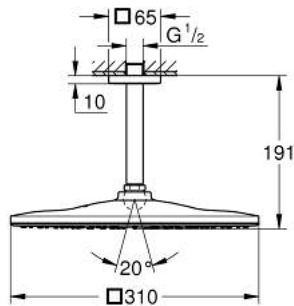

26 566 A00 RAINSHOWER MONO 310 CUBE HEAD SHOWER SET CEILING 142 MM, 1 SPRAY

**PRODUCT DESCRIPTION**

- Colour: hard graphite
- head shower Rainshower 310
- spray pattern: GROHE PureRain
- maximum flow rate (at 3 bar): 7.5 l/min
- Rainshower shower arm ceiling 142 mm
- GROHE EcoJoy - less water, perfect flow
- GROHE DreamSpray - perfect spray pattern
- GROHE LongLife finish
- GROHE SpeedClean - effortless limescale removal
- Inner WaterGuide - inner insulation for surface protection

26 566 A00 **RAINSHOWER MONO 310 CUBE HEAD SHOWER SET CEILING 142 MM, 1  
SPRAY**

**SPARE PARTS**, September 2018 – now

- 1: escutcheon US (Spare part-nr. 48118A00)
- 2: Fibre seal dia.  $\varnothing 18.5 \times \varnothing 12 \times 2$  (Spare part-nr. 0138900M)
- 3: Dirt strainer (Spare part-nr. 48007000)