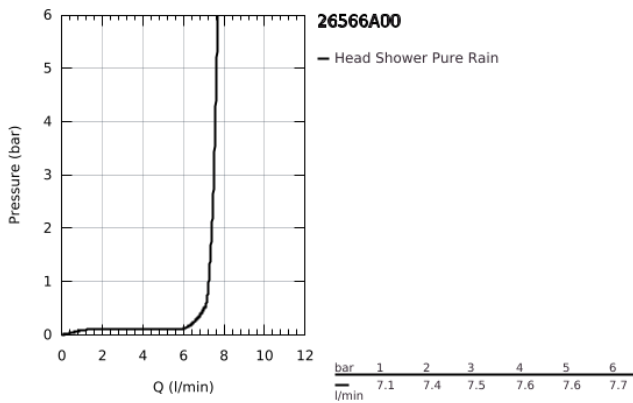

26 566 A00 RAINSHOWER MONO 310 CUBE HEAD SHOWER SET CEILING 142 MM, 1 SPRAY

**PRODUCT DESCRIPTION**

- Colour: hard graphite
- head shower Rainshower 310
- spray pattern: GROHE PureRain
- maximum flow rate (at 3 bar): 7.5 l/min
- Rainshower shower arm ceiling 142 mm
- GROHE EcoJoy - less water, perfect flow
- GROHE DreamSpray - perfect spray pattern
- GROHE LongLife finish
- GROHE SpeedClean - effortless limescale removal
- Inner WaterGuide - inner insulation for surface protection

26 566 A00 **RAINSHOWER MONO 310 CUBE HEAD SHOWER SET CEILING 142 MM, 1  
SPRAY**

**SPARE PARTS**, September 2018 – now

- 1: escutcheon US (Spare part-nr. 48118A00)
- 2: Fibre seal dia.  $\varnothing 18.5 \times \varnothing 12 \times 2$  (Spare part-nr. 0138900M)
- 3: Dirt strainer (Spare part-nr. 48007000)