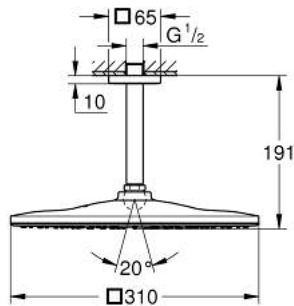

26 566 243 0 **RAINSHOWER MONO 310 CUBE HEAD SHOWER SET CEILING 142 MM, 1 SPRAY**

**PRODUCT DESCRIPTION**

- Colour: matte black
- head shower Rainshower 310
- spray pattern: GROHE PureRain
- maximum flow rate (at 3 bar): 7.5 l/min
- Rainshower shower arm ceiling 142 mm
- GROHE EcoJoy - less water, perfect flow
- GROHE DreamSpray - perfect spray pattern
- GROHE SpeedClean - effortless limescale removal
- Inner WaterGuide - inner insulation for surface protection

26 566 243 0 **RAINSHOWER MONO 310 CUBE HEAD SHOWER SET CEILING 142 MM, 1  
SPRAY**

**SPARE PARTS**, May 2024 – now

- 1: Escutcheon (Spare part-nr. 481182430)
- 2: Fibre seal dia. Ø18.5 x Ø12 x 2 (Spare part-nr. 0138900M)
- 3: Dirt strainer (Spare part-nr. 48007000)