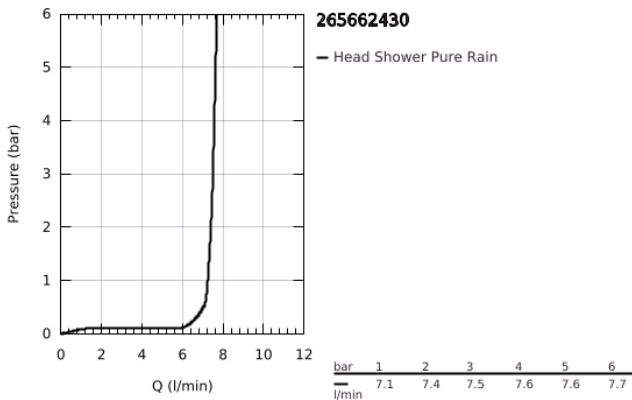

26 566 243 0 **RAINSHOWER MONO 310 CUBE HEAD SHOWER SET CEILING 142 MM, 1 SPRAY**

**PRODUCT DESCRIPTION**

- Colour: matte black
- head shower Rainshower 310
- spray pattern: GROHE PureRain
- maximum flow rate (at 3 bar): 7.5 l/min
- Rainshower shower arm ceiling 142 mm
- GROHE EcoJoy - less water, perfect flow
- GROHE DreamSpray - perfect spray pattern
- GROHE SpeedClean - effortless limescale removal
- Inner WaterGuide - inner insulation for surface protection

26 566 243 0 **RAINSHOWER MONO 310 CUBE HEAD SHOWER SET CEILING 142 MM, 1  
SPRAY**

**SPARE PARTS**, May 2024 – now

- 1: Escutcheon (Spare part-nr. 481182430)
- 2: Fibre seal dia. Ø18.5 x Ø12 x 2 (Spare part-nr. 0138900M)
- 3: Dirt strainer (Spare part-nr. 48007000)