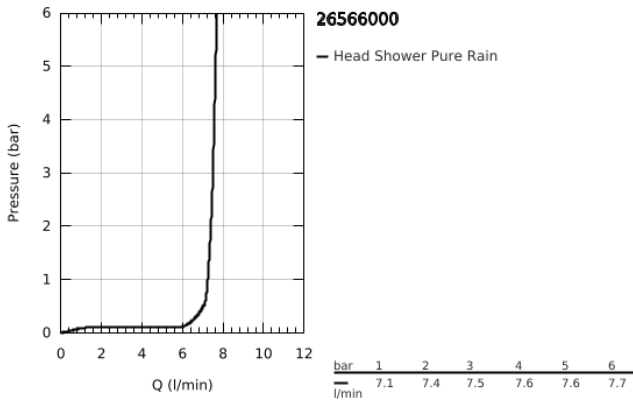

26 566 000 **RAINSHOWER MONO 310 CUBE HEAD SHOWER SET CEILING 142 MM, 1 SPRAY**

**PRODUCT DESCRIPTION**

- Colour: chrome
- head shower Rainshower 310
- spray pattern: GROHE PureRain
- maximum flow rate (at 3 bar): 7.5 l/min
- Rainshower shower arm ceiling 142 mm (27 485)
- GROHE EcoJoy - less water, perfect flow
- GROHE DreamSpray - perfect spray pattern
- GROHE LongLife finish
- GROHE SpeedClean - effortless limescale removal
- Inner WaterGuide - inner insulation for surface protection

26 566 000 **RAINSHOWER MONO 310 CUBE HEAD SHOWER SET CEILING 142 MM, 1  
SPRAY**

**SPARE PARTS**, January 2018 – now

- 1: Escutcheon (Spare part-nr. 48118000)
- 2: Fibre seal dia. Ø18.5 x Ø12 x 2 (Spare part-nr. 0138900M)
- 3: Dirt strainer (Spare part-nr. 48007000)