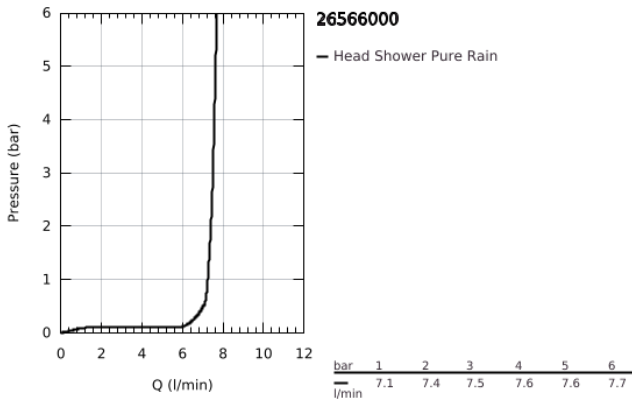

26 566 000 **RAINSHOWER MONO 310 CUBE HEAD SHOWER SET CEILING 142 MM, 1 SPRAY**

PRODUCT DESCRIPTION

- Colour: chrome
- head shower Rainshower 310
- spray pattern: GROHE PureRain
- maximum flow rate (at 3 bar): 7.5 l/min
- Rainshower shower arm ceiling 142 mm (27 485)
- GROHE DreamSpray - perfect spray pattern
- GROHE LongLife finish
- GROHE SpeedClean - effortless limescale removal
- Inner WaterGuide - inner insulation for surface protection

26 566 000 **RAINSHOWER MONO 310 CUBE HEAD SHOWER SET CEILING 142 MM, 1
SPRAY**

SPARE PARTS, January 2018 – now

- 1: Escutcheon (Spare part-nr. 48118000)
- 2: Fibre seal dia. Ø18.5 x Ø12 x 2 (Spare part-nr. 0138900M)
- 3: Dirt strainer (Spare part-nr. 48007000)