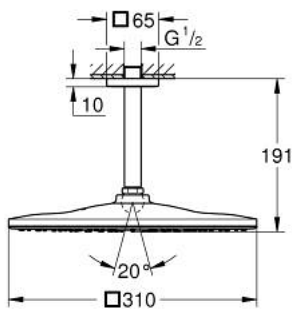

26 566 000 **RAINSHOWER MONO 310 CUBE HEAD SHOWER SET CEILING 142 MM, 1 SPRAY**

**PRODUCT DESCRIPTION**

- Colour: chrome
- head shower Rainshower 310
- spray pattern: GROHE PureRain
- maximum flow rate (at 3 bar): 7.5 l/min
- Rainshower shower arm ceiling 142 mm (27 485)
- GROHE EcoJoy - less water, perfect flow
- GROHE DreamSpray - perfect spray pattern
- GROHE LongLife finish
- GROHE SpeedClean - effortless limescale removal
- Inner WaterGuide - inner insulation for surface protection

26 566 000 **RAINSHOWER MONO 310 CUBE HEAD SHOWER SET CEILING 142 MM, 1  
SPRAY**

**SPARE PARTS**, January 2018 – now

- 1: Escutcheon (Spare part-nr. 48118000)
- 2: Fibre seal dia. Ø18.5 x Ø12 x 2 (Spare part-nr. 0138900M)
- 3: Dirt strainer (Spare part-nr. 48007000)