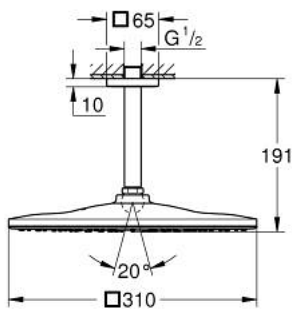

26 566 000 **RAINSHOWER MONO 310 CUBE HEAD SHOWER SET CEILING 142 MM, 1 SPRAY**

PRODUCT DESCRIPTION

- Colour: chrome
- head shower Rainshower 310
- spray pattern: GROHE PureRain
- maximum flow rate (at 3 bar): 7.5 l/min
- Rainshower shower arm ceiling 142 mm (27 485)
- GROHE DreamSpray - perfect spray pattern
- GROHE LongLife finish
- GROHE SpeedClean - effortless limescale removal
- Inner WaterGuide - inner insulation for surface protection

26 566 000 **RAINSHOWER MONO 310 CUBE HEAD SHOWER SET CEILING 142 MM, 1
SPRAY**

SPARE PARTS, January 2018 – now

- 1: Escutcheon (Spare part-nr. 48118000)
- 2: Fibre seal dia. Ø18.5 x Ø12 x 2 (Spare part-nr. 0138900M)
- 3: Dirt strainer (Spare part-nr. 48007000)