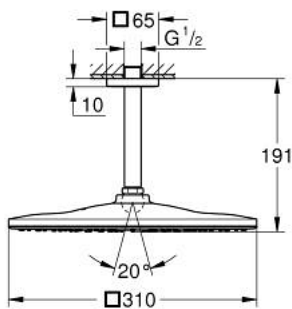

26 565 000 RAINSHOWER MONO 310 CUBE HEAD SHOWER SET CEILING 142 MM, 1 SPRAY

PRODUCT DESCRIPTION

- Colour: chrome
- head shower Rainshower 310, spray plate chrome (26 567)
- spray pattern: GROHE PureRain
- maximum flow rate (at 3 bar): 19 l/min
- Rainshower shower arm ceiling 142 mm (27 485)
- GROHE DreamSpray - perfect spray pattern
- GROHE LongLife finish
- GROHE SpeedClean - effortless limescale removal
- Inner WaterGuide - inner insulation for surface protection

26 565 000 **RAINSHOWER MONO 310 CUBE HEAD SHOWER SET CEILING 142 MM, 1
SPRAY**

SPARE PARTS, January 2018 – now

- 1: Escutcheon (Spare part-nr. 48118000)
- 2: Fibre seal dia. Ø18.5 x Ø12 x 2 (Spare part-nr. 0138900M)
- 3: Dirt strainer (Spare part-nr. 48007000)