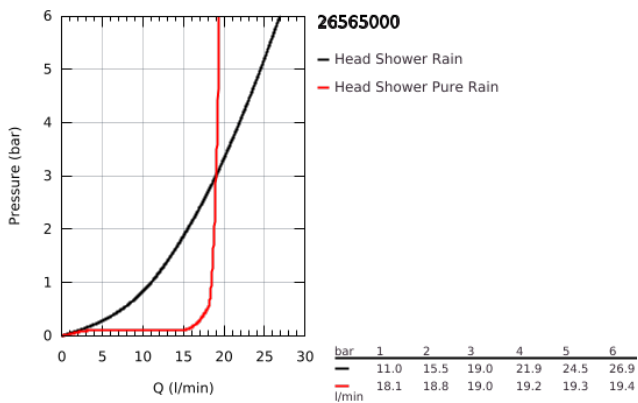

26 565 000 RAINSHOWER MONO 310 CUBE HEAD SHOWER SET CEILING 142 MM, 1 SPRAY

PRODUCT DESCRIPTION

- Colour: chrome
- head shower Rainshower 310, spray plate chrome (26 567)
- spray pattern: GROHE PureRain
- maximum flow rate (at 3 bar): 19 l/min
- Rainshower shower arm ceiling 142 mm (27 485)
- GROHE DreamSpray - perfect spray pattern
- GROHE LongLife finish
- GROHE SpeedClean - effortless limescale removal
- Inner WaterGuide - inner insulation for surface protection

26 565 000 **RAINSHOWER MONO 310 CUBE HEAD SHOWER SET CEILING 142 MM, 1
SPRAY**

SPARE PARTS, January 2018 – now

- 1: Escutcheon (Spare part-nr. 48118000)
- 2: Fibre seal dia. Ø18.5 x Ø12 x 2 (Spare part-nr. 0138900M)
- 3: Dirt strainer (Spare part-nr. 48007000)