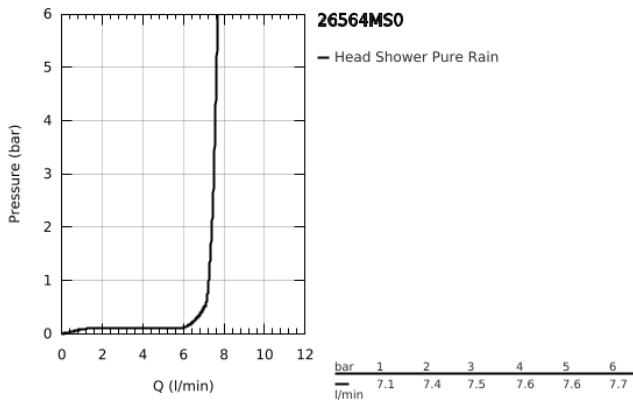

26 564 MS0 **RAINSHOWER MONO 310 CUBE HEAD SHOWER SET 422 MM, 1 SPRAY**

PRODUCT DESCRIPTION

- Colour: satin steel
- head shower Rainshower 310
- spray pattern: GROHE PureRain
- maximum flow rate (at 3 bar): 7.5 l/min
- shower arm 422 mm
- GROHE EcoJoy - less water, perfect flow
- GROHE DreamSpray - perfect spray pattern
- GROHE LongLife finish
- GROHE SpeedClean - effortless limescale removal
- Inner WaterGuide - inner insulation for surface protection

26 564 MS0 **RAINSHOWER MONO 310 CUBE HEAD SHOWER SET 422 MM, 1 SPRAY**

SPARE PARTS, October 2022 – now

1: Fibre seal dia. Ø18.5 x Ø12 x 2 (Spare part-nr. 0138900M)

2: Dirt strainer (Spare part-nr. 48007000)