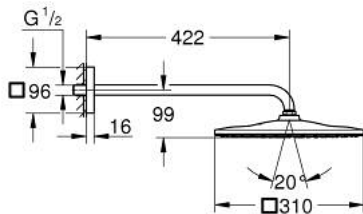

26 564 MS0 **RAINSHOWER MONO 310 CUBE HEAD SHOWER SET 422 MM, 1 SPRAY**

PRODUCT DESCRIPTION

- Colour: satin steel
- head shower Rainshower 310
- spray pattern: GROHE PureRain
- maximum flow rate (at 3 bar): 7.5 l/min
- shower arm 422 mm
- GROHE EcoJoy - less water, perfect flow
- GROHE DreamSpray - perfect spray pattern
- GROHE LongLife finish
- GROHE SpeedClean - effortless limescale removal
- Inner WaterGuide - inner insulation for surface protection

26 564 MS0 **RAINSHOWER MONO 310 CUBE HEAD SHOWER SET 422 MM, 1 SPRAY**

SPARE PARTS, October 2022 – now

1: Fibre seal dia. Ø18.5 x Ø12 x 2 (Spare part-nr. 0138900M)

2: Dirt strainer (Spare part-nr. 48007000)