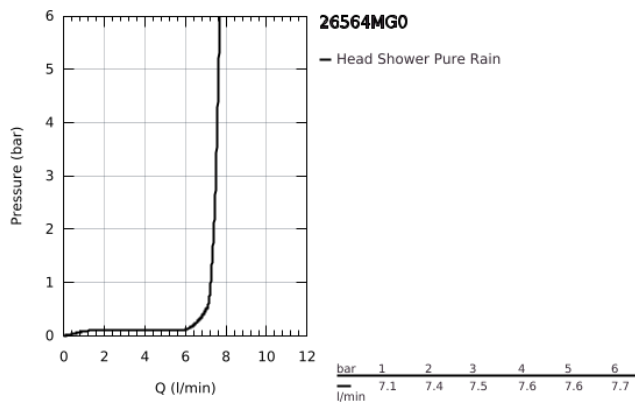

26 564 MG0 RAINSHOWER MONO 310 CUBE HEAD SHOWER SET 422 MM, 1 SPRAY

PRODUCT DESCRIPTION

- Colour: satin graphite
- head shower Rainshower 310
- spray pattern: GROHE PureRain
- maximum flow rate (at 3 bar): 7.5 l/min
- shower arm 422 mm
- GROHE EcoJoy - less water, perfect flow
- GROHE DreamSpray - perfect spray pattern
- GROHE LongLife finish
- GROHE SpeedClean - effortless limescale removal
- Inner WaterGuide - inner insulation for surface protection

26 564 MG0 RAINSHOWER MONO 310 CUBE HEAD SHOWER SET 422 MM, 1 SPRAY

SPARE PARTS, October 2022 – now

1: Fibre seal dia. Ø18.5 x Ø12 x 2 (Spare part-nr. 0138900M)

2: Dirt strainer (Spare part-nr. 48007000)