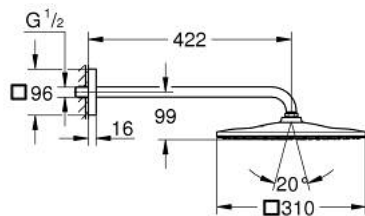

26 564 MG0 RAINSHOWER MONO 310 CUBE HEAD SHOWER SET 422 MM, 1 SPRAY

PRODUCT DESCRIPTION

- Colour: satin graphite
- head shower Rainshower 310
- spray pattern: GROHE PureRain
- maximum flow rate (at 3 bar): 7.5 l/min
- shower arm 422 mm
- GROHE EcoJoy - less water, perfect flow
- GROHE DreamSpray - perfect spray pattern
- GROHE LongLife finish
- GROHE SpeedClean - effortless limescale removal
- Inner WaterGuide - inner insulation for surface protection

26 564 MG0 RAINSHOWER MONO 310 CUBE HEAD SHOWER SET 422 MM, 1 SPRAY

SPARE PARTS, October 2022 – now

1: Fibre seal dia. Ø18.5 x Ø12 x 2 (Spare part-nr. 0138900M)

2: Dirt strainer (Spare part-nr. 48007000)