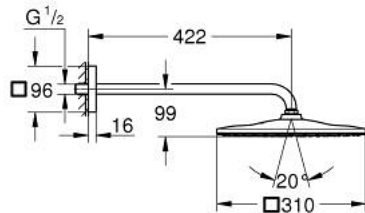

## 26 564 KF0 RAINSHOWER MONO 310 CUBE HEAD SHOWER SET 422 MM, 1 SPRAY

### PRODUCT DESCRIPTION

- Colour: phantom black
- head shower Rainshower 310
- spray pattern: GROHE PureRain
- maximum flow rate (at 3 bar): 7.5 l/min
- shower arm 422 mm
- GROHE EcoJoy - less water, perfect flow
- GROHE DreamSpray - perfect spray pattern
- GROHE SpeedClean - effortless limescale removal
- Inner WaterGuide - inner insulation for surface protection

26 564 KF0 **RAINSHOWER MONO 310 CUBE HEAD SHOWER SET 422 MM, 1 SPRAY**

**SPARE PARTS**, April 2020 – now

1: Fibre seal dia. Ø18.5 x Ø12 x 2 (Spare part-nr. 0138900M)

2: Dirt strainer (Spare part-nr. 48007000)