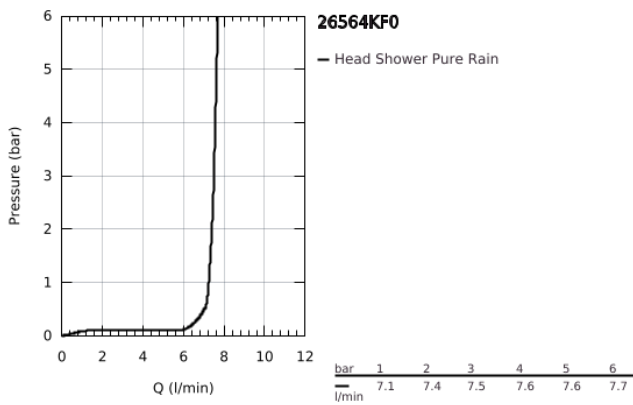

## 26 564 KF0 RAINSHOWER MONO 310 CUBE HEAD SHOWER SET 422 MM, 1 SPRAY

### PRODUCT DESCRIPTION

- Colour: phantom black
- head shower Rainshower 310
- spray pattern: GROHE PureRain
- maximum flow rate (at 3 bar): 7.5 l/min
- shower arm 422 mm
- GROHE EcoJoy - less water, perfect flow
- GROHE DreamSpray - perfect spray pattern
- GROHE SpeedClean - effortless limescale removal
- Inner WaterGuide - inner insulation for surface protection

26 564 KF0 **RAINSHOWER MONO 310 CUBE HEAD SHOWER SET 422 MM, 1 SPRAY**

**SPARE PARTS**, April 2020 – now

1: Fibre seal dia. Ø18.5 x Ø12 x 2 (Spare part-nr. 0138900M)

2: Dirt strainer (Spare part-nr. 48007000)