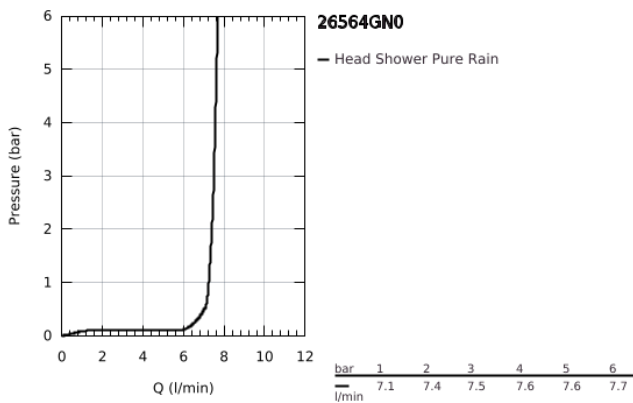

26 564 GN0 RAINSHOWER MONO 310 CUBE HEAD SHOWER SET 422 MM, 1 SPRAY

PRODUCT DESCRIPTION

- Colour: brushed cool sunrise
- head shower Rainshower 310
- spray pattern: GROHE PureRain
- maximum flow rate (at 3 bar): 7.5 l/min
- shower arm 422 mm
- GROHE EcoJoy - less water, perfect flow
- GROHE DreamSpray - perfect spray pattern
- GROHE LongLife finish
- GROHE SpeedClean - effortless limescale removal
- Inner WaterGuide - inner insulation for surface protection

26 564 GN0 RAINSHOWER MONO 310 CUBE HEAD SHOWER SET 422 MM, 1 SPRAY

SPARE PARTS, September 2018 – now

1: Fibre seal dia. Ø18.5 x Ø12 x 2 (Spare part-nr. 0138900M)

2: Dirt strainer (Spare part-nr. 48007000)