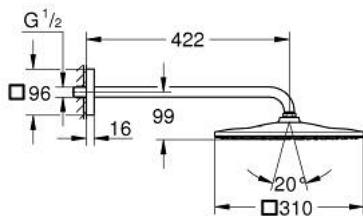

26 564 GN0 RAINSHOWER MONO 310 CUBE HEAD SHOWER SET 422 MM, 1 SPRAY

PRODUCT DESCRIPTION

- Colour: brushed cool sunrise
- head shower Rainshower 310
- spray pattern: GROHE PureRain
- maximum flow rate (at 3 bar): 7.5 l/min
- shower arm 422 mm
- GROHE EcoJoy - less water, perfect flow
- GROHE DreamSpray - perfect spray pattern
- GROHE LongLife finish
- GROHE SpeedClean - effortless limescale removal
- Inner WaterGuide - inner insulation for surface protection

26 564 GN0 RAINSHOWER MONO 310 CUBE HEAD SHOWER SET 422 MM, 1 SPRAY

SPARE PARTS, September 2018 – now

1: Fibre seal dia. Ø18.5 x Ø12 x 2 (Spare part-nr. 0138900M)

2: Dirt strainer (Spare part-nr. 48007000)