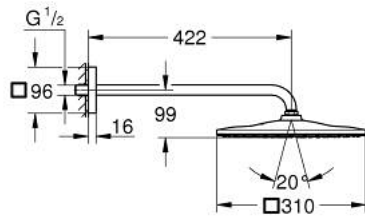

26 564 GL0 **RAINSHOWER MONO 310 CUBE HEAD SHOWER SET 422 MM, 1 SPRAY**

PRODUCT DESCRIPTION

- Colour: cool sunrise
- head shower Rainshower 310
- spray pattern: GROHE PureRain
- maximum flow rate (at 3 bar): 7.5 l/min
- shower arm 422 mm
- GROHE EcoJoy - less water, perfect flow
- GROHE DreamSpray - perfect spray pattern
- GROHE LongLife finish
- GROHE SpeedClean - effortless limescale removal
- Inner WaterGuide - inner insulation for surface protection

26 564 GL0 **RAINSHOWER MONO 310 CUBE HEAD SHOWER SET 422 MM, 1 SPRAY**

SPARE PARTS, September 2018 – now

1: Fibre seal dia. Ø18.5 x Ø12 x 2 (Spare part-nr. 0138900M)

2: Dirt strainer (Spare part-nr. 48007000)