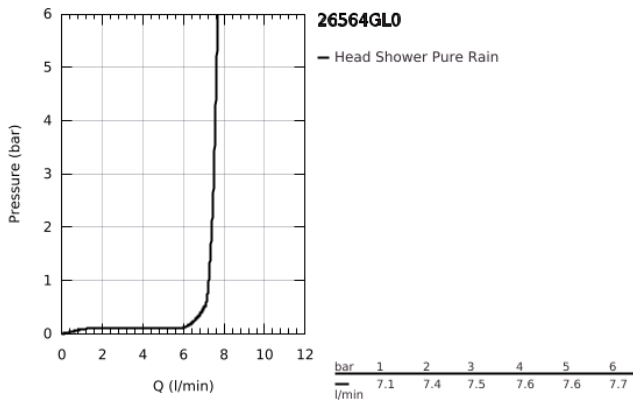

26 564 GL0 **RAINSHOWER MONO 310 CUBE HEAD SHOWER SET 422 MM, 1 SPRAY**

PRODUCT DESCRIPTION

- Colour: cool sunrise
- head shower Rainshower 310
- spray pattern: GROHE PureRain
- maximum flow rate (at 3 bar): 7.5 l/min
- shower arm 422 mm
- GROHE EcoJoy - less water, perfect flow
- GROHE DreamSpray - perfect spray pattern
- GROHE LongLife finish
- GROHE SpeedClean - effortless limescale removal
- Inner WaterGuide - inner insulation for surface protection

26 564 GL0 **RAINSHOWER MONO 310 CUBE HEAD SHOWER SET 422 MM, 1 SPRAY**

SPARE PARTS, September 2018 – now

1: Fibre seal dia. Ø18.5 x Ø12 x 2 (Spare part-nr. 0138900M)

2: Dirt strainer (Spare part-nr. 48007000)