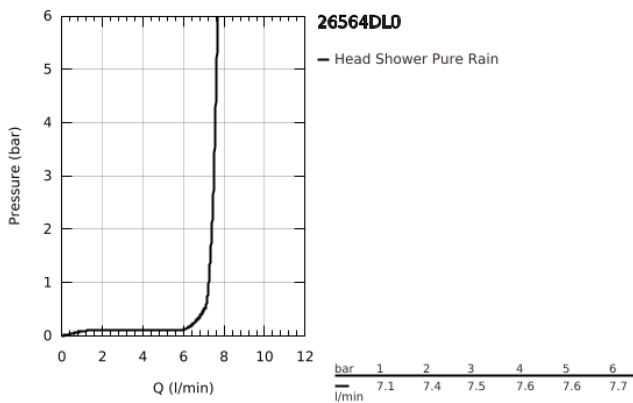

## 26 564 DL0 RAINSHOWER MONO 310 CUBE HEAD SHOWER SET 422 MM, 1 SPRAY

### PRODUCT DESCRIPTION

- Colour: brushed warm sunset
- head shower Rainshower 310
- spray pattern: GROHE PureRain
- maximum flow rate (at 3 bar): 7.5 l/min
- shower arm 422 mm
- GROHE EcoJoy - less water, perfect flow
- GROHE DreamSpray - perfect spray pattern
- GROHE LongLife finish
- GROHE SpeedClean - effortless limescale removal
- Inner WaterGuide - inner insulation for surface protection

26 564 DL0 **RAINSHOWER MONO 310 CUBE HEAD SHOWER SET 422 MM, 1 SPRAY**

**SPARE PARTS**, September 2018 – now

1: Fibre seal dia. Ø18.5 x Ø12 x 2 (Spare part-nr. 0138900M)

2: Dirt strainer (Spare part-nr. 48007000)