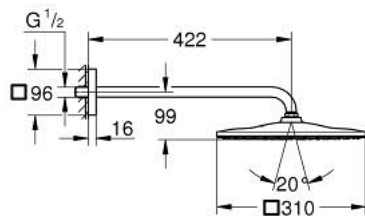

## 26 564 DL0 RAINSHOWER MONO 310 CUBE HEAD SHOWER SET 422 MM, 1 SPRAY

### PRODUCT DESCRIPTION

- Colour: brushed warm sunset
- head shower Rainshower 310
- spray pattern: GROHE PureRain
- maximum flow rate (at 3 bar): 7.5 l/min
- shower arm 422 mm
- GROHE EcoJoy - less water, perfect flow
- GROHE DreamSpray - perfect spray pattern
- GROHE LongLife finish
- GROHE SpeedClean - effortless limescale removal
- Inner WaterGuide - inner insulation for surface protection

26 564 DL0 **RAINSHOWER MONO 310 CUBE HEAD SHOWER SET 422 MM, 1 SPRAY**

**SPARE PARTS**, September 2018 – now

1: Fibre seal dia. Ø18.5 x Ø12 x 2 (Spare part-nr. 0138900M)

2: Dirt strainer (Spare part-nr. 48007000)