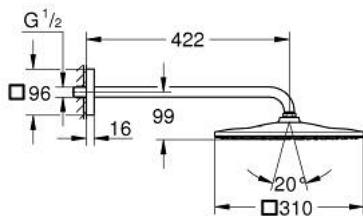

26 564 DC0 RAINSHOWER MONO 310 CUBE HEAD SHOWER SET 422 MM, 1 SPRAY

PRODUCT DESCRIPTION

- Colour: supersteel
- head shower Rainshower 310
- spray pattern: GROHE PureRain
- maximum flow rate (at 3 bar): 7.5 l/min
- shower arm 422 mm
- GROHE EcoJoy - less water, perfect flow
- GROHE DreamSpray - perfect spray pattern
- GROHE LongLife finish
- GROHE SpeedClean - effortless limescale removal
- Inner WaterGuide - inner insulation for surface protection

26 564 DC0 RAINSHOWER MONO 310 CUBE HEAD SHOWER SET 422 MM, 1 SPRAY

SPARE PARTS, July 2018 – now

1: Fibre seal dia. Ø18.5 x Ø12 x 2 (Spare part-nr. 0138900M)

2: Dirt strainer (Spare part-nr. 48007000)