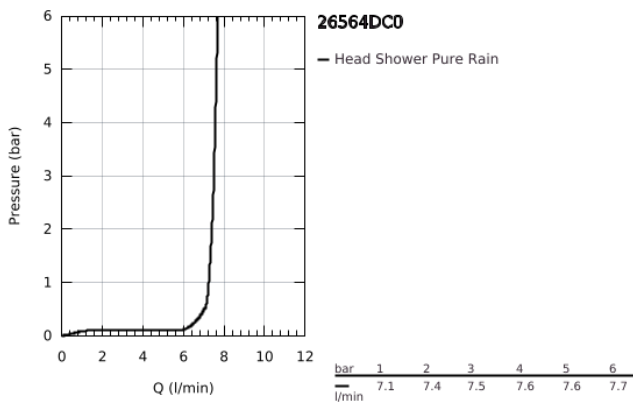

26 564 DC0 RAINSHOWER MONO 310 CUBE HEAD SHOWER SET 422 MM, 1 SPRAY

PRODUCT DESCRIPTION

- Colour: supersteel
- head shower Rainshower 310
- spray pattern: GROHE PureRain
- maximum flow rate (at 3 bar): 7.5 l/min
- shower arm 422 mm
- GROHE EcoJoy - less water, perfect flow
- GROHE DreamSpray - perfect spray pattern
- GROHE LongLife finish
- GROHE SpeedClean - effortless limescale removal
- Inner WaterGuide - inner insulation for surface protection

26 564 DC0 RAINSHOWER MONO 310 CUBE HEAD SHOWER SET 422 MM, 1 SPRAY

SPARE PARTS, July 2018 – now

1: Fibre seal dia. Ø18.5 x Ø12 x 2 (Spare part-nr. 0138900M)

2: Dirt strainer (Spare part-nr. 48007000)