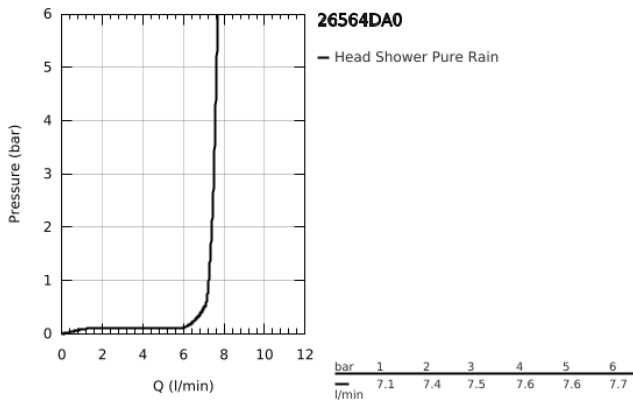

## 26 564 DA0 RAINSHOWER MONO 310 CUBE HEAD SHOWER SET 422 MM, 1 SPRAY

### PRODUCT DESCRIPTION

- Colour: warm sunset
- head shower Rainshower 310
- spray pattern: GROHE PureRain
- maximum flow rate (at 3 bar): 7.5 l/min
- shower arm 422 mm
- GROHE EcoJoy - less water, perfect flow
- GROHE DreamSpray - perfect spray pattern
- GROHE LongLife finish
- GROHE SpeedClean - effortless limescale removal
- Inner WaterGuide - inner insulation for surface protection

26 564 DA0 **RAINSHOWER MONO 310 CUBE HEAD SHOWER SET 422 MM, 1 SPRAY**

**SPARE PARTS**, September 2018 – now

1: Fibre seal dia. Ø18.5 x Ø12 x 2 (Spare part-nr. 0138900M)

2: Dirt strainer (Spare part-nr. 48007000)