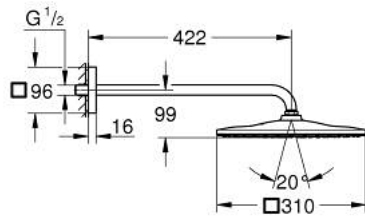

## 26 564 DA0 RAINSHOWER MONO 310 CUBE HEAD SHOWER SET 422 MM, 1 SPRAY

### PRODUCT DESCRIPTION

- Colour: warm sunset
- head shower Rainshower 310
- spray pattern: GROHE PureRain
- maximum flow rate (at 3 bar): 7.5 l/min
- shower arm 422 mm
- GROHE EcoJoy - less water, perfect flow
- GROHE DreamSpray - perfect spray pattern
- GROHE LongLife finish
- GROHE SpeedClean - effortless limescale removal
- Inner WaterGuide - inner insulation for surface protection

26 564 DA0 **RAINSHOWER MONO 310 CUBE HEAD SHOWER SET 422 MM, 1 SPRAY**

**SPARE PARTS**, September 2018 – now

1: Fibre seal dia. Ø18.5 x Ø12 x 2 (Spare part-nr. 0138900M)

2: Dirt strainer (Spare part-nr. 48007000)