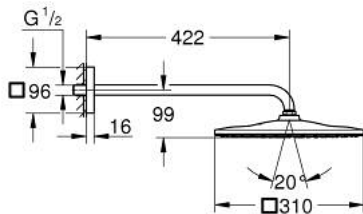

26 564 AL0 RAINSHOWER MONO 310 CUBE HEAD SHOWER SET 422 MM, 1 SPRAY

PRODUCT DESCRIPTION

- Colour: brushed hard graphite
- head shower Rainshower 310
- spray pattern: GROHE PureRain
- maximum flow rate (at 3 bar): 7.5 l/min
- shower arm 422 mm
- GROHE EcoJoy - less water, perfect flow
- GROHE DreamSpray - perfect spray pattern
- GROHE LongLife finish
- GROHE SpeedClean - effortless limescale removal
- Inner WaterGuide - inner insulation for surface protection

26 564 AL0 **RAINSHOWER MONO 310 CUBE HEAD SHOWER SET 422 MM, 1 SPRAY**

SPARE PARTS, September 2018 – now

1: Fibre seal dia. Ø18.5 x Ø12 x 2 (Spare part-nr. 0138900M)

2: Dirt strainer (Spare part-nr. 48007000)