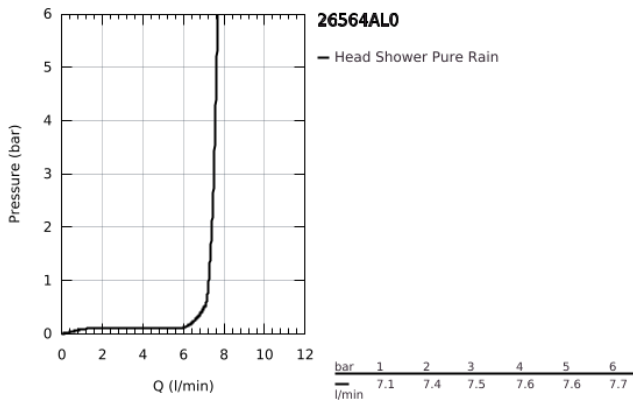

26 564 AL0 RAINSHOWER MONO 310 CUBE HEAD SHOWER SET 422 MM, 1 SPRAY

PRODUCT DESCRIPTION

- Colour: brushed hard graphite
- head shower Rainshower 310
- spray pattern: GROHE PureRain
- maximum flow rate (at 3 bar): 7.5 l/min
- shower arm 422 mm
- GROHE EcoJoy - less water, perfect flow
- GROHE DreamSpray - perfect spray pattern
- GROHE LongLife finish
- GROHE SpeedClean - effortless limescale removal
- Inner WaterGuide - inner insulation for surface protection

26 564 AL0 **RAINSHOWER MONO 310 CUBE HEAD SHOWER SET 422 MM, 1 SPRAY**

SPARE PARTS, September 2018 – now

1: Fibre seal dia. Ø18.5 x Ø12 x 2 (Spare part-nr. 0138900M)

2: Dirt strainer (Spare part-nr. 48007000)