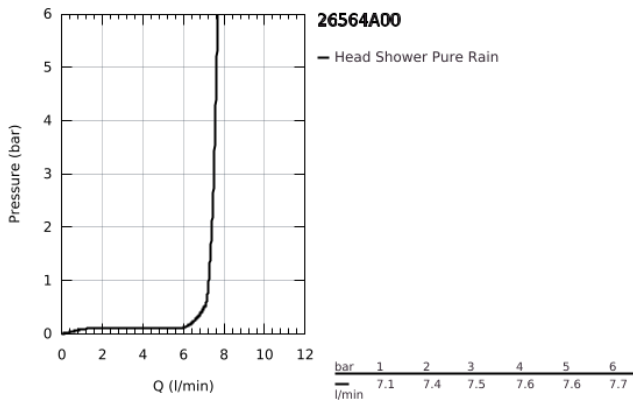

26 564 A00 RAINSHOWER MONO 310 CUBE HEAD SHOWER SET 422 MM, 1 SPRAY

PRODUCT DESCRIPTION

- Colour: hard graphite
- head shower Rainshower 310
- spray pattern: GROHE PureRain
- maximum flow rate (at 3 bar): 7.5 l/min
- shower arm 422 mm
- GROHE EcoJoy - less water, perfect flow
- GROHE DreamSpray - perfect spray pattern
- GROHE LongLife finish
- GROHE SpeedClean - effortless limescale removal
- Inner WaterGuide - inner insulation for surface protection

26 564 A00 **RAINSHOWER MONO 310 CUBE HEAD SHOWER SET 422 MM, 1 SPRAY**

SPARE PARTS, September 2018 – now

1: Fibre seal dia. Ø18.5 x Ø12 x 2 (Spare part-nr. 0138900M)

2: Dirt strainer (Spare part-nr. 48007000)