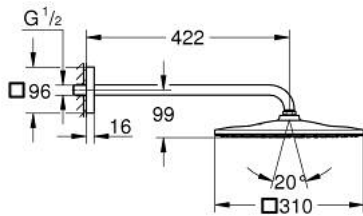

26 564 A00 RAINSHOWER MONO 310 CUBE HEAD SHOWER SET 422 MM, 1 SPRAY

PRODUCT DESCRIPTION

- Colour: hard graphite
- head shower Rainshower 310
- spray pattern: GROHE PureRain
- maximum flow rate (at 3 bar): 7.5 l/min
- shower arm 422 mm
- GROHE EcoJoy - less water, perfect flow
- GROHE DreamSpray - perfect spray pattern
- GROHE LongLife finish
- GROHE SpeedClean - effortless limescale removal
- Inner WaterGuide - inner insulation for surface protection

26 564 A00 **RAINSHOWER MONO 310 CUBE HEAD SHOWER SET 422 MM, 1 SPRAY**

SPARE PARTS, September 2018 – now

1: Fibre seal dia. Ø18.5 x Ø12 x 2 (Spare part-nr. 0138900M)

2: Dirt strainer (Spare part-nr. 48007000)