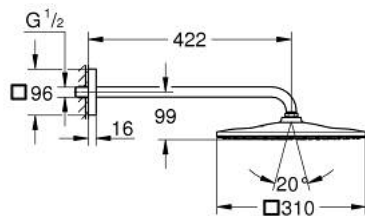

26 564 243 0 **RAINSHOWER MONO 310 CUBE HEAD SHOWER SET 422 MM, 1 SPRAY**

PRODUCT DESCRIPTION

- Colour: matte black
- head shower Rainshower 310
- spray pattern: GROHE PureRain
- maximum flow rate (at 3 bar): 7.5 l/min
- shower arm 422 mm
- GROHE EcoJoy - less water, perfect flow
- GROHE DreamSpray - perfect spray pattern
- GROHE SpeedClean - effortless limescale removal
- Inner WaterGuide - inner insulation for surface protection

26 564 243 0 **RAINSHOWER MONO 310 CUBE HEAD SHOWER SET 422 MM, 1 SPRAY**

SPARE PARTS, May 2024 – now

1: Fibre seal dia. Ø18.5 x Ø12 x 2 (Spare part-nr. 0138900M)

2: Dirt strainer (Spare part-nr. 48007000)