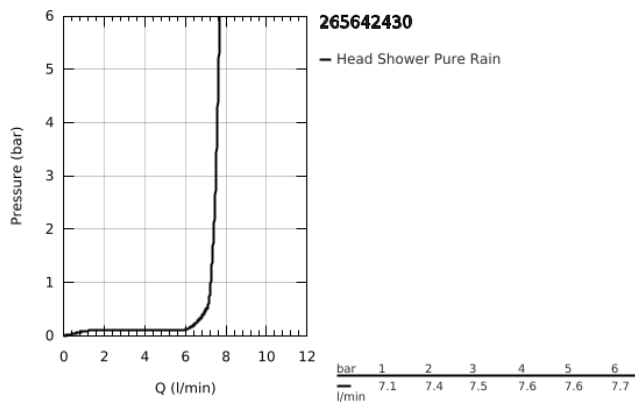

26 564 243 0 **RAINSHOWER MONO 310 CUBE HEAD SHOWER SET 422 MM, 1 SPRAY**

PRODUCT DESCRIPTION

- Colour: matte black
- head shower Rainshower 310
- spray pattern: GROHE PureRain
- maximum flow rate (at 3 bar): 7.5 l/min
- shower arm 422 mm
- GROHE EcoJoy - less water, perfect flow
- GROHE DreamSpray - perfect spray pattern
- GROHE SpeedClean - effortless limescale removal
- Inner WaterGuide - inner insulation for surface protection

26 564 243 0 **RAINSHOWER MONO 310 CUBE HEAD SHOWER SET 422 MM, 1 SPRAY**

SPARE PARTS, May 2024 – now

1: Fibre seal dia. Ø18.5 x Ø12 x 2 (Spare part-nr. 0138900M)

2: Dirt strainer (Spare part-nr. 48007000)