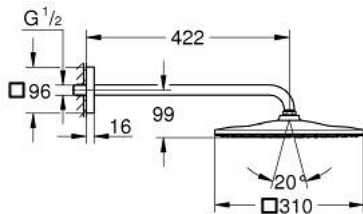

26 564 000 **RAINSHOWER MONO 310 CUBE HEAD SHOWER SET 422 MM, 1 SPRAY**

PRODUCT DESCRIPTION

- Colour: chrome
- head shower Rainshower 310
- spray pattern: GROHE PureRain
- maximum flow rate (at 3 bar): 7.5 l/min
- shower arm 422 mm (26 145)
- GROHE EcoJoy - less water, perfect flow
- GROHE DreamSpray - perfect spray pattern
- GROHE LongLife finish
- GROHE SpeedClean - effortless limescale removal
- Inner WaterGuide - inner insulation for surface protection

26 564 000 **RAINSHOWER MONO 310 CUBE HEAD SHOWER SET 422 MM, 1 SPRAY**

SPARE PARTS, January 2018 – now

1: Fibre seal dia. Ø18.5 x Ø12 x 2 (Spare part-nr. 0138900M)

2: Dirt strainer (Spare part-nr. 48007000)