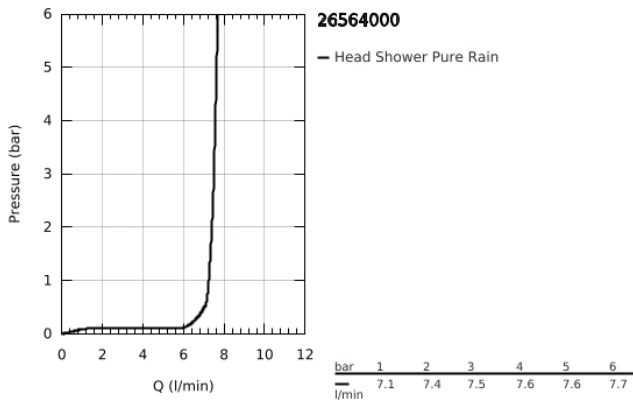

26 564 000 **RAINSHOWER MONO 310 CUBE HEAD SHOWER SET 422 MM, 1 SPRAY**

PRODUCT DESCRIPTION

- Colour: chrome
- head shower Rainshower 310
- spray pattern: GROHE PureRain
- maximum flow rate (at 3 bar): 7.5 l/min
- shower arm 422 mm (26 145)
- GROHE EcoJoy - less water, perfect flow
- GROHE DreamSpray - perfect spray pattern
- GROHE LongLife finish
- GROHE SpeedClean - effortless limescale removal
- Inner WaterGuide - inner insulation for surface protection

26 564 000 **RAINSHOWER MONO 310 CUBE HEAD SHOWER SET 422 MM, 1 SPRAY**

SPARE PARTS, January 2018 – now

1: Fibre seal dia. Ø18.5 x Ø12 x 2 (Spare part-nr. 0138900M)

2: Dirt strainer (Spare part-nr. 48007000)