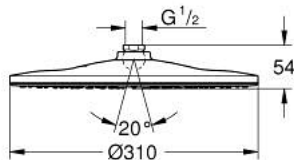

26 562 000 RAINSHOWER MONO 310 HEAD SHOWER 1 SPRAY

PRODUCT DESCRIPTION

- Colour: chrome
- spray pattern: GROHE PureRain
- maximum flow rate (at 3 bar): 7.5 l/min
- spray plate chrome
- ball joint with turning angle $\pm 10^\circ$
- connection thread 1/2"
- GROHE EcoJoy - less water, perfect flow
- GROHE DreamSpray - perfect spray pattern
- GROHE LongLife finish
- GROHE SpeedClean - effortless limescale removal
- Inner WaterGuide - inner insulation for surface protection

26 562 000 **RAINSHOWER MONO 310 HEAD SHOWER 1 SPRAY**

SPARE PARTS, January 2018 – now

1: Fibre seal dia. $\varnothing 18.5 \times \varnothing 12 \times 2$ (Spare part-nr. 0138900M)

2: Dirt strainer (Spare part-nr. 48007000)