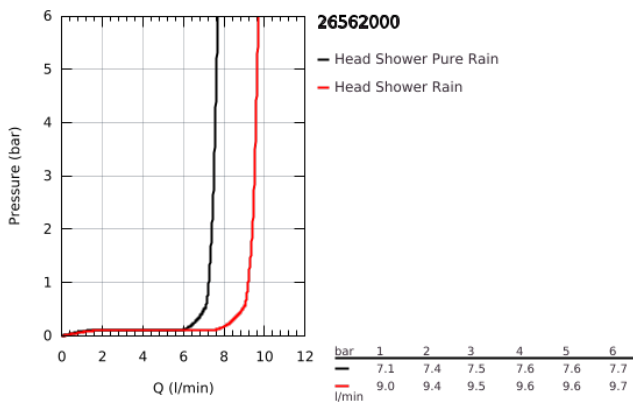

26 562 000 RAINSHOWER MONO 310 HEAD SHOWER 1 SPRAY

PRODUCT DESCRIPTION

- Colour: chrome
- spray pattern: GROHE PureRain
- maximum flow rate (at 3 bar): 7.5 l/min
- spray plate chrome
- ball joint with turning angle $\pm 10^\circ$
- connection thread 1/2"
- GROHE EcoJoy - less water, perfect flow
- GROHE DreamSpray - perfect spray pattern
- GROHE LongLife finish
- GROHE SpeedClean - effortless limescale removal
- Inner WaterGuide - inner insulation for surface protection

26 562 000 **RAINSHOWER MONO 310 HEAD SHOWER 1 SPRAY**

SPARE PARTS, January 2018 – now

1: Fibre seal dia. $\varnothing 18.5 \times \varnothing 12 \times 2$ (Spare part-nr. 0138900M)

2: Dirt strainer (Spare part-nr. 48007000)