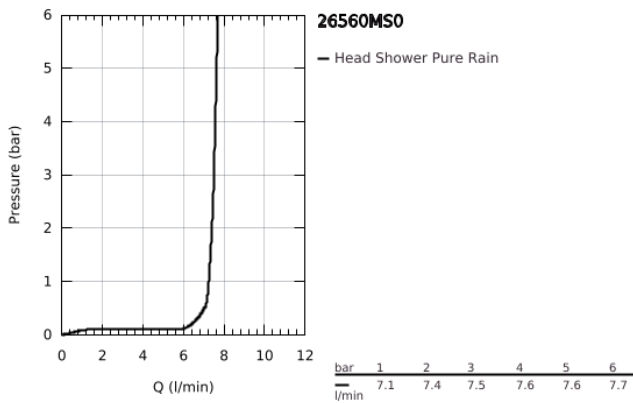

26 560 MS0 RAINSHOWER MONO 310 HEAD SHOWER SET CEILING 142 MM, 1 SPRAY

PRODUCT DESCRIPTION

- Colour: satin steel
- head shower Rainshower 310
- spray pattern: GROHE PureRain
- maximum flow rate (at 3 bar): 7.5 l/min
- Rainshower shower arm ceiling 142 mm
- GROHE EcoJoy - less water, perfect flow
- GROHE DreamSpray - perfect spray pattern
- GROHE LongLife finish
- GROHE SpeedClean - effortless limescale removal
- Inner WaterGuide - inner insulation for surface protection

26 560 MS0 RAINSHOWER MONO 310 HEAD SHOWER SET CEILING 142 MM, 1 SPRAY

SPARE PARTS, October 2022 – now

- 1: escutcheon (Spare part-nr. 11741MS0)
- 2: Fibre seal dia. Ø18.5 x Ø12 x 2 (Spare part-nr. 0138900M)
- 3: Dirt strainer (Spare part-nr. 48007000)