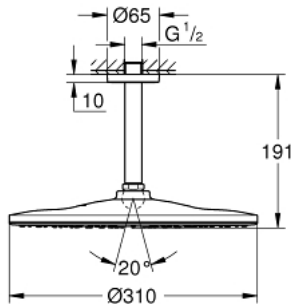

26 560 MS0 RAINSHOWER MONO 310 HEAD SHOWER SET CEILING 142 MM, 1 SPRAY

PRODUCT DESCRIPTION

- Colour: satin steel
- head shower Rainshower 310
- spray pattern: GROHE PureRain
- maximum flow rate (at 3 bar): 7.5 l/min
- Rainshower shower arm ceiling 142 mm
- GROHE EcoJoy - less water, perfect flow
- GROHE DreamSpray - perfect spray pattern
- GROHE LongLife finish
- GROHE SpeedClean - effortless limescale removal
- Inner WaterGuide - inner insulation for surface protection

26 560 MS0 RAINSHOWER MONO 310 HEAD SHOWER SET CEILING 142 MM, 1 SPRAY

SPARE PARTS, October 2022 – now

- 1: escutcheon (Spare part-nr. 11741MS0)
- 2: Fibre seal dia. Ø18.5 x Ø12 x 2 (Spare part-nr. 0138900M)
- 3: Dirt strainer (Spare part-nr. 48007000)