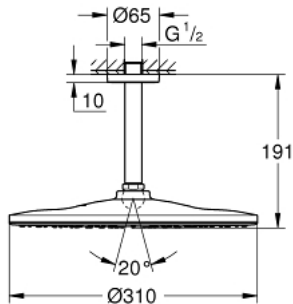

## 26 560 MG0 RAINSHOWER MONO 310 HEAD SHOWER SET CEILING 142 MM, 1 SPRAY

### PRODUCT DESCRIPTION

- Colour: satin graphite
- head shower Rainshower 310
- spray pattern: GROHE PureRain
- maximum flow rate (at 3 bar): 7.5 l/min
- Rainshower shower arm ceiling 142 mm
- GROHE EcoJoy - less water, perfect flow
- GROHE DreamSpray - perfect spray pattern
- GROHE LongLife finish
- GROHE SpeedClean - effortless limescale removal
- Inner WaterGuide - inner insulation for surface protection

## 26 560 MG0 RAINSHOWER MONO 310 HEAD SHOWER SET CEILING 142 MM, 1 SPRAY

**SPARE PARTS**, October 2022 – now

- 1: escutcheon (Spare part-nr. 11741MG0)
- 2: Fibre seal dia. Ø18.5 x Ø12 x 2 (Spare part-nr. 0138900M)
- 3: Dirt strainer (Spare part-nr. 48007000)