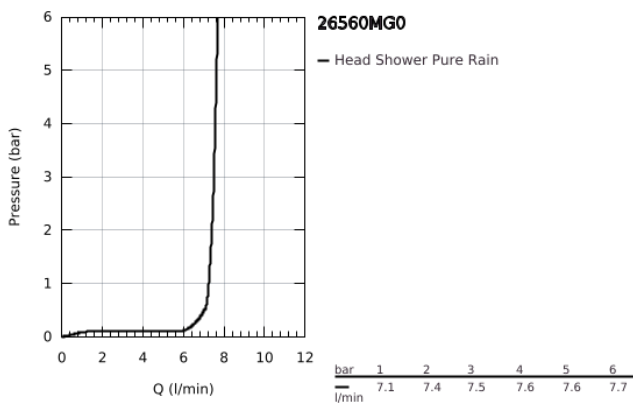

## 26 560 MG0 RAINSHOWER MONO 310 HEAD SHOWER SET CEILING 142 MM, 1 SPRAY

### PRODUCT DESCRIPTION

- Colour: satin graphite
- head shower Rainshower 310
- spray pattern: GROHE PureRain
- maximum flow rate (at 3 bar): 7.5 l/min
- Rainshower shower arm ceiling 142 mm
- GROHE EcoJoy - less water, perfect flow
- GROHE DreamSpray - perfect spray pattern
- GROHE LongLife finish
- GROHE SpeedClean - effortless limescale removal
- Inner WaterGuide - inner insulation for surface protection

## 26 560 MG0 RAINSHOWER MONO 310 HEAD SHOWER SET CEILING 142 MM, 1 SPRAY

**SPARE PARTS**, October 2022 – now

- 1: escutcheon (Spare part-nr. 11741MG0)
- 2: Fibre seal dia. Ø18.5 x Ø12 x 2 (Spare part-nr. 0138900M)
- 3: Dirt strainer (Spare part-nr. 48007000)