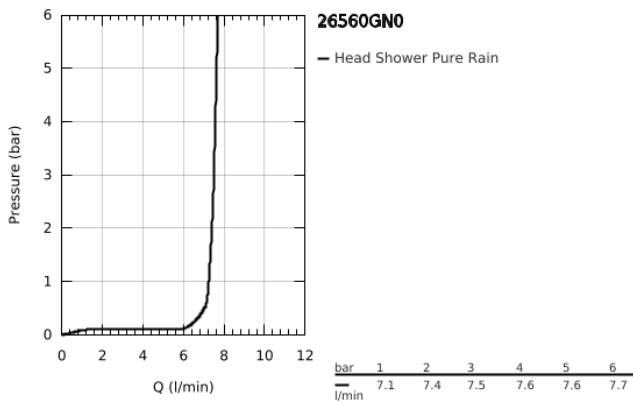

26 560 GN0 RAINSHOWER MONO 310 HEAD SHOWER SET CEILING 142 MM, 1 SPRAY

PRODUCT DESCRIPTION

- Colour: brushed cool sunrise
- head shower Rainshower 310
- spray pattern: GROHE PureRain
- maximum flow rate (at 3 bar): 7.5 l/min
- Rainshower shower arm ceiling 142 mm
- GROHE EcoJoy - less water, perfect flow
- GROHE DreamSpray - perfect spray pattern
- GROHE LongLife finish
- GROHE SpeedClean - effortless limescale removal
- Inner WaterGuide - inner insulation for surface protection

26 560 GN0 RAINSHOWER MONO 310 HEAD SHOWER SET CEILING 142 MM, 1 SPRAY

SPARE PARTS, September 2018 – now

- 1: escutcheon (Spare part-nr. 11741GN0)
- 2: Fibre seal dia. $\varnothing 18.5 \times \varnothing 12 \times 2$ (Spare part-nr. 0138900M)
- 3: Dirt strainer (Spare part-nr. 48007000)