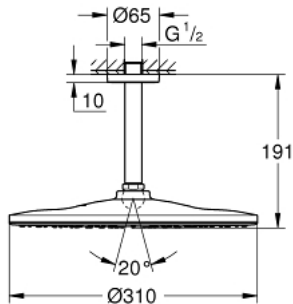

26 560 GN0 RAINSHOWER MONO 310 HEAD SHOWER SET CEILING 142 MM, 1 SPRAY

PRODUCT DESCRIPTION

- Colour: brushed cool sunrise
- head shower Rainshower 310
- spray pattern: GROHE PureRain
- maximum flow rate (at 3 bar): 7.5 l/min
- Rainshower shower arm ceiling 142 mm
- GROHE EcoJoy - less water, perfect flow
- GROHE DreamSpray - perfect spray pattern
- GROHE LongLife finish
- GROHE SpeedClean - effortless limescale removal
- Inner WaterGuide - inner insulation for surface protection

26 560 GN0 RAINSHOWER MONO 310 HEAD SHOWER SET CEILING 142 MM, 1 SPRAY

SPARE PARTS, September 2018 – now

- 1: escutcheon (Spare part-nr. 11741GN0)
- 2: Fibre seal dia. $\varnothing 18.5 \times \varnothing 12 \times 2$ (Spare part-nr. 0138900M)
- 3: Dirt strainer (Spare part-nr. 48007000)