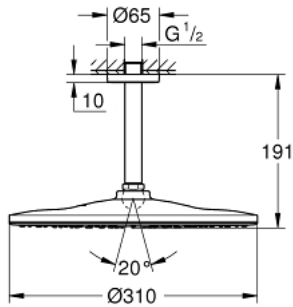

26 560 GL0 RAINSHOWER MONO 310 HEAD SHOWER SET CEILING 142 MM, 1 SPRAY

PRODUCT DESCRIPTION

- Colour: cool sunrise
- head shower Rainshower 310
- spray pattern: GROHE PureRain
- maximum flow rate (at 3 bar): 7.5 l/min
- Rainshower shower arm ceiling 142 mm
- GROHE EcoJoy - less water, perfect flow
- GROHE DreamSpray - perfect spray pattern
- GROHE LongLife finish
- GROHE SpeedClean - effortless limescale removal
- Inner WaterGuide - inner insulation for surface protection

26 560 GL0 **RAINSHOWER MONO 310 HEAD SHOWER SET CEILING 142 MM, 1 SPRAY**

SPARE PARTS, September 2018 – now

- 1: escutcheon (Spare part-nr. 11741GL0)
- 2: Fibre seal dia. Ø18.5 x Ø12 x 2 (Spare part-nr. 0138900M)
- 3: Dirt strainer (Spare part-nr. 48007000)