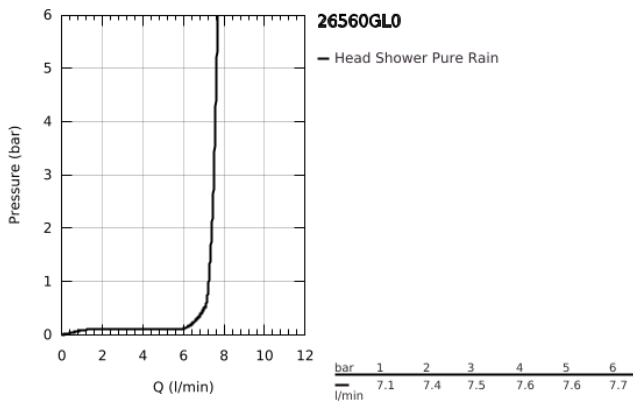

26 560 GL0 RAINSHOWER MONO 310 HEAD SHOWER SET CEILING 142 MM, 1 SPRAY

PRODUCT DESCRIPTION

- Colour: cool sunrise
- head shower Rainshower 310
- spray pattern: GROHE PureRain
- maximum flow rate (at 3 bar): 7.5 l/min
- Rainshower shower arm ceiling 142 mm
- GROHE EcoJoy - less water, perfect flow
- GROHE DreamSpray - perfect spray pattern
- GROHE LongLife finish
- GROHE SpeedClean - effortless limescale removal
- Inner WaterGuide - inner insulation for surface protection

26 560 GL0 **RAINSHOWER MONO 310 HEAD SHOWER SET CEILING 142 MM, 1 SPRAY**

SPARE PARTS, September 2018 – now

- 1: escutcheon (Spare part-nr. 11741GL0)
- 2: Fibre seal dia. Ø18.5 x Ø12 x 2 (Spare part-nr. 0138900M)
- 3: Dirt strainer (Spare part-nr. 48007000)