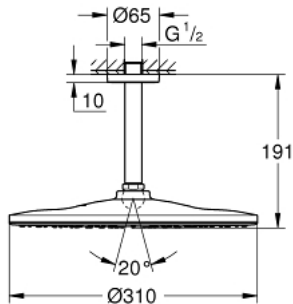

26 560 DL0 RAINSHOWER 310 HEAD SHOWER SET CEILING 142 MM, 1 SPRAY

PRODUCT DESCRIPTION

- Colour: brushed warm sunset
- head shower Rainshower 310
- spray pattern: GROHE PureRain
- maximum flow rate (at 3 bar): 7.5 l/min
- Rainshower shower arm ceiling 142 mm
- GROHE EcoJoy - less water, perfect flow
- GROHE DreamSpray - perfect spray pattern
- GROHE LongLife finish
- GROHE SpeedClean - effortless limescale removal
- Inner WaterGuide - inner insulation for surface protection

26 560 DL0 RAINSHOWER 310 HEAD SHOWER SET CEILING 142 MM, 1 SPRAY

SPARE PARTS, September 2018 – now

- 1: escutcheon (Spare part-nr. 11741DL0)
- 2: Fibre seal dia. Ø18.5 x Ø12 x 2 (Spare part-nr. 0138900M)
- 3: Dirt strainer (Spare part-nr. 48007000)