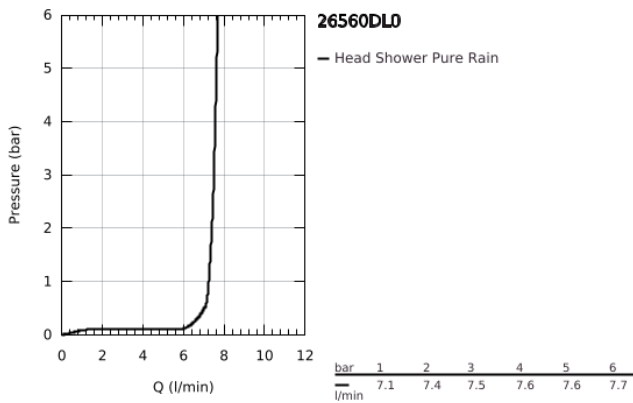

26 560 DL0 RAINSHOWER 310 HEAD SHOWER SET CEILING 142 MM, 1 SPRAY

PRODUCT DESCRIPTION

- Colour: brushed warm sunset
- head shower Rainshower 310
- spray pattern: GROHE PureRain
- maximum flow rate (at 3 bar): 7.5 l/min
- Rainshower shower arm ceiling 142 mm
- GROHE EcoJoy - less water, perfect flow
- GROHE DreamSpray - perfect spray pattern
- GROHE LongLife finish
- GROHE SpeedClean - effortless limescale removal
- Inner WaterGuide - inner insulation for surface protection

26 560 DL0 RAINSHOWER 310 HEAD SHOWER SET CEILING 142 MM, 1 SPRAY

SPARE PARTS, September 2018 – now

- 1: escutcheon (Spare part-nr. 11741DL0)
- 2: Fibre seal dia. Ø18.5 x Ø12 x 2 (Spare part-nr. 0138900M)
- 3: Dirt strainer (Spare part-nr. 48007000)