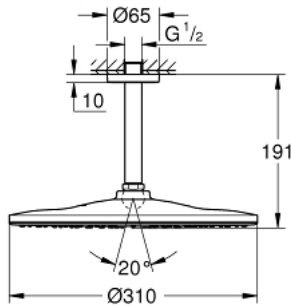

26 560 DC0 **RAINSHOWER MONO 310 HEAD SHOWER SET CEILING 142 MM, 1 SPRAY**

PRODUCT DESCRIPTION

- Colour: supersteel
- head shower Rainshower 310
- spray pattern: GROHE PureRain
- maximum flow rate (at 3 bar): 7.5 l/min
- Rainshower shower arm ceiling 142 mm
- GROHE EcoJoy - less water, perfect flow
- GROHE DreamSpray - perfect spray pattern
- GROHE LongLife finish
- GROHE SpeedClean - effortless limescale removal
- Inner WaterGuide - inner insulation for surface protection

26 560 DC0 RAINSHOWER MONO 310 HEAD SHOWER SET CEILING 142 MM, 1 SPRAY

SPARE PARTS, July 2018 – now

- 1: Escutcheon (Spare part-nr. 11741000)
- 2: Fibre seal dia. $\varnothing 18.5 \times \varnothing 12 \times 2$ (Spare part-nr. 0138900M)
- 3: Dirt strainer (Spare part-nr. 48007000)