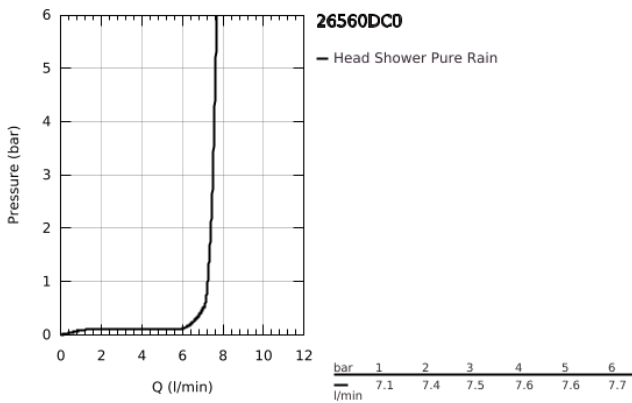

26 560 DC0 **RAINSHOWER MONO 310 HEAD SHOWER SET CEILING 142 MM, 1 SPRAY**

PRODUCT DESCRIPTION

- Colour: supersteel
- head shower Rainshower 310
- spray pattern: GROHE PureRain
- maximum flow rate (at 3 bar): 7.5 l/min
- Rainshower shower arm ceiling 142 mm
- GROHE EcoJoy - less water, perfect flow
- GROHE DreamSpray - perfect spray pattern
- GROHE LongLife finish
- GROHE SpeedClean - effortless limescale removal
- Inner WaterGuide - inner insulation for surface protection

26 560 DC0 RAINSHOWER MONO 310 HEAD SHOWER SET CEILING 142 MM, 1 SPRAY

SPARE PARTS, July 2018 – now

- 1: Escutcheon (Spare part-nr. 11741000)
- 2: Fibre seal dia. $\varnothing 18.5 \times \varnothing 12 \times 2$ (Spare part-nr. 0138900M)
- 3: Dirt strainer (Spare part-nr. 48007000)