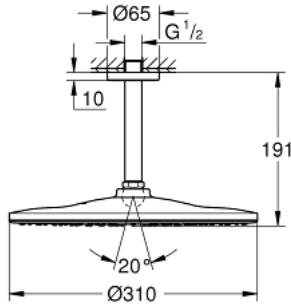

26 560 DA0 **RAINSHOWER MONO 310 HEAD SHOWER SET CEILING 142 MM, 1 SPRAY**

PRODUCT DESCRIPTION

- Colour: warm sunset
- head shower Rainshower 310
- spray pattern: GROHE PureRain
- maximum flow rate (at 3 bar): 7.5 l/min
- Rainshower shower arm ceiling 142 mm
- GROHE EcoJoy - less water, perfect flow
- GROHE DreamSpray - perfect spray pattern
- GROHE LongLife finish
- GROHE SpeedClean - effortless limescale removal
- Inner WaterGuide - inner insulation for surface protection

26 560 DA0 RAINSHOWER MONO 310 HEAD SHOWER SET CEILING 142 MM, 1 SPRAY

SPARE PARTS, September 2018 – now

- 1: escutcheon (Spare part-nr. 11741DA0)
- 2: Fibre seal dia. Ø18.5 x Ø12 x 2 (Spare part-nr. 0138900M)
- 3: Dirt strainer (Spare part-nr. 48007000)