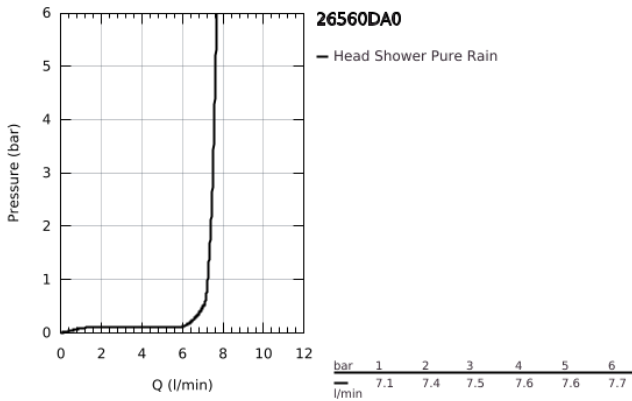

26 560 DA0 **RAINSHOWER MONO 310 HEAD SHOWER SET CEILING 142 MM, 1 SPRAY**

PRODUCT DESCRIPTION

- Colour: warm sunset
- head shower Rainshower 310
- spray pattern: GROHE PureRain
- maximum flow rate (at 3 bar): 7.5 l/min
- Rainshower shower arm ceiling 142 mm
- GROHE EcoJoy - less water, perfect flow
- GROHE DreamSpray - perfect spray pattern
- GROHE LongLife finish
- GROHE SpeedClean - effortless limescale removal
- Inner WaterGuide - inner insulation for surface protection

26 560 DA0 RAINSHOWER MONO 310 HEAD SHOWER SET CEILING 142 MM, 1 SPRAY

SPARE PARTS, September 2018 – now

- 1: escutcheon (Spare part-nr. 11741DA0)
- 2: Fibre seal dia. Ø18.5 x Ø12 x 2 (Spare part-nr. 0138900M)
- 3: Dirt strainer (Spare part-nr. 48007000)