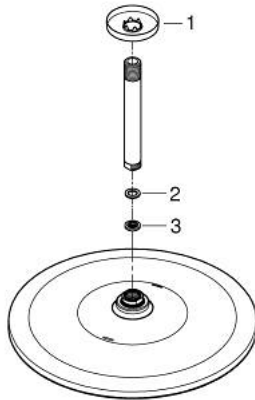

26 560 DA0 **RAINSHOWER MONO 310 HEAD SHOWER SET CEILING 142 MM, 1 SPRAY**

PRODUCT DESCRIPTION

- Colour: warm sunset
- head shower Rainshower 310
- spray pattern: GROHE PureRain
- maximum flow rate (at 3 bar): 7.5 l/min
- Rainshower shower arm ceiling 142 mm
- GROHE EcoJoy - less water, perfect flow
- GROHE DreamSpray - perfect spray pattern
- GROHE LongLife finish
- GROHE SpeedClean - effortless limescale removal
- Inner WaterGuide - inner insulation for surface protection

26 560 DA0 RAINSHOWER MONO 310 HEAD SHOWER SET CEILING 142 MM, 1 SPRAY

SPARE PARTS, September 2018 – now

- 1: escutcheon (Spare part-nr. 11741DA0)
- 2: Fibre seal dia. Ø18.5 x Ø12 x 2 (Spare part-nr. 0138900M)
- 3: Dirt strainer (Spare part-nr. 48007000)