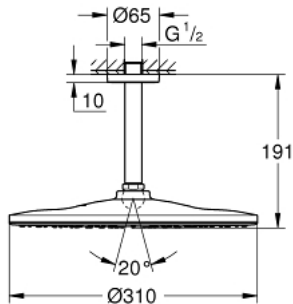

26 560 AL0 RAINSHOWER MONO 310 HEAD SHOWER SET CEILING 142 MM, 1 SPRAY

PRODUCT DESCRIPTION

- Colour: brushed hard graphite
- head shower Rainshower 310
- spray pattern: GROHE PureRain
- maximum flow rate (at 3 bar): 7.5 l/min
- Rainshower shower arm ceiling 142 mm
- GROHE EcoJoy - less water, perfect flow
- GROHE LongLife finish
- GROHE SpeedClean - effortless limescale removal
- GROHE DreamSpray - perfect spray pattern
- Inner WaterGuide - inner insulation for surface protection

26 560 AL0 RAINSHOWER MONO 310 HEAD SHOWER SET CEILING 142 MM, 1 SPRAY

SPARE PARTS, September 2018 – now

- 1: Escutcheon (Spare part-nr. 11741AL0)
- 2: Fibre seal dia. $\varnothing 18.5 \times \varnothing 12 \times 2$ (Spare part-nr. 0138900M)
- 3: Dirt strainer (Spare part-nr. 48007000)