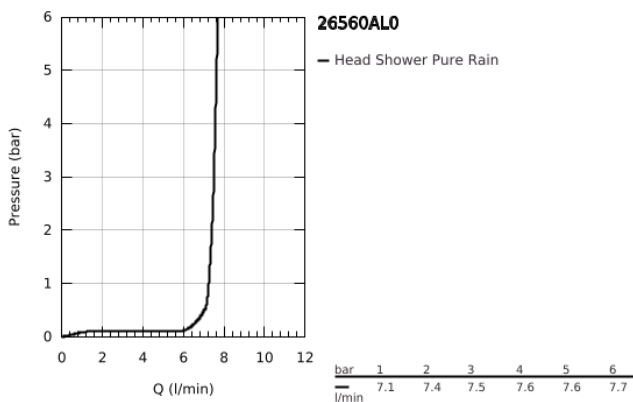

26 560 AL0 RAINSHOWER MONO 310 HEAD SHOWER SET CEILING 142 MM, 1 SPRAY

PRODUCT DESCRIPTION

- Colour: brushed hard graphite
- head shower Rainshower 310
- spray pattern: GROHE PureRain
- maximum flow rate (at 3 bar): 7.5 l/min
- Rainshower shower arm ceiling 142 mm
- GROHE EcoJoy - less water, perfect flow
- GROHE LongLife finish
- GROHE SpeedClean - effortless limescale removal
- GROHE DreamSpray - perfect spray pattern
- Inner WaterGuide - inner insulation for surface protection

26 560 AL0 RAINSHOWER MONO 310 HEAD SHOWER SET CEILING 142 MM, 1 SPRAY

SPARE PARTS, September 2018 – now

- 1: Escutcheon (Spare part-nr. 11741AL0)
- 2: Fibre seal dia. $\varnothing 18.5 \times \varnothing 12 \times 2$ (Spare part-nr. 0138900M)
- 3: Dirt strainer (Spare part-nr. 48007000)