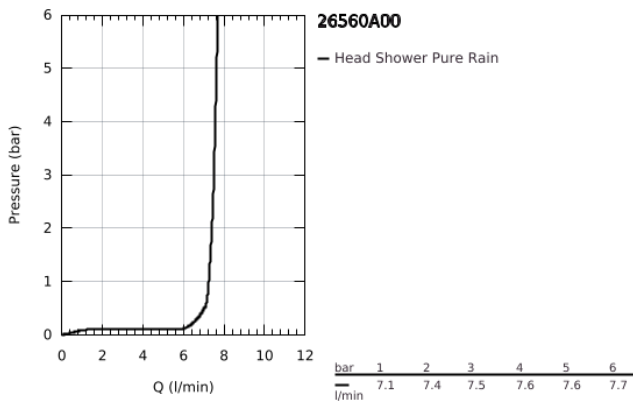

26 560 A00 RAINSHOWER MONO 310 HEAD SHOWER SET CEILING 142 MM, 1 SPRAY

PRODUCT DESCRIPTION

- Colour: hard graphite
- head shower Rainshower 310
- spray pattern: GROHE PureRain
- maximum flow rate (at 3 bar): 7.5 l/min
- Rainshower shower arm ceiling 142 mm
- GROHE EcoJoy - less water, perfect flow
- GROHE DreamSpray - perfect spray pattern
- GROHE LongLife finish
- GROHE SpeedClean - effortless limescale removal
- Inner WaterGuide - inner insulation for surface protection

26 560 A00 RAINSHOWER MONO 310 HEAD SHOWER SET CEILING 142 MM, 1 SPRAY

SPARE PARTS, September 2018 – now

1: escutcheon (Spare part-nr. 11741A00)

2: Fibre seal dia. $\varnothing 18.5 \times \varnothing 12 \times 2$ (Spare part-nr. 0138900M)