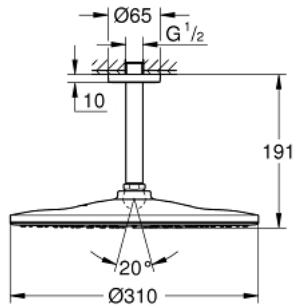

26 560 A00 RAINSHOWER MONO 310 HEAD SHOWER SET CEILING 142 MM, 1 SPRAY

PRODUCT DESCRIPTION

- Colour: hard graphite
- head shower Rainshower 310
- spray pattern: GROHE PureRain
- maximum flow rate (at 3 bar): 7.5 l/min
- Rainshower shower arm ceiling 142 mm
- GROHE EcoJoy - less water, perfect flow
- GROHE DreamSpray - perfect spray pattern
- GROHE LongLife finish
- GROHE SpeedClean - effortless limescale removal
- Inner WaterGuide - inner insulation for surface protection

26 560 A00 RAINSHOWER MONO 310 HEAD SHOWER SET CEILING 142 MM, 1 SPRAY

SPARE PARTS, September 2018 – now

1: escutcheon (Spare part-nr. 11741A00)

2: Fibre seal dia. $\varnothing 18.5 \times \varnothing 12 \times 2$ (Spare part-nr. 0138900M)