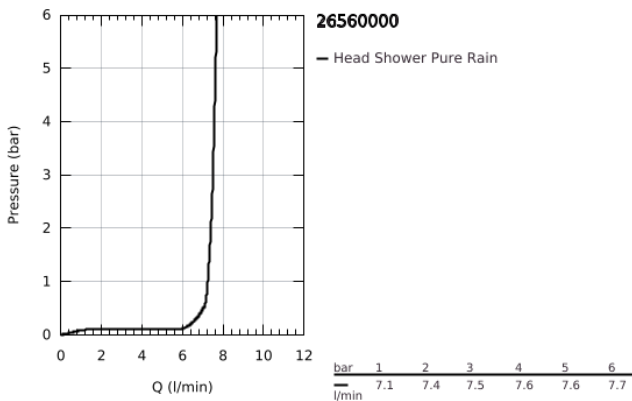

26 560 000 **RAINSHOWER MONO 310 HEAD SHOWER SET CEILING 142 MM, 1 SPRAY**

PRODUCT DESCRIPTION

- Colour: chrome
- head shower Rainshower 310
- spray pattern: GROHE PureRain
- maximum flow rate (at 3 bar): 7.5 l/min
- Rainshower shower arm ceiling 142 mm (28 724)
- GROHE EcoJoy - less water, perfect flow
- GROHE DreamSpray - perfect spray pattern
- GROHE LongLife finish
- GROHE SpeedClean - effortless limescale removal
- Inner WaterGuide - inner insulation for surface protection

26 560 000 **RAINSHOWER MONO 310 HEAD SHOWER SET CEILING 142 MM, 1 SPRAY**

SPARE PARTS, January 2018 – now

- 1: Escutcheon (Spare part-nr. 11741000)
- 2: Fibre seal dia. $\varnothing 18.5 \times \varnothing 12 \times 2$ (Spare part-nr. 0138900M)
- 3: Dirt strainer (Spare part-nr. 48007000)