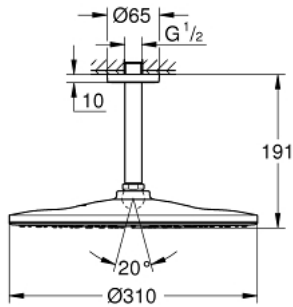

26 560 000 **RAINSHOWER MONO 310 HEAD SHOWER SET CEILING 142 MM, 1 SPRAY**

PRODUCT DESCRIPTION

- Colour: chrome
- head shower Rainshower 310
- spray pattern: GROHE PureRain
- maximum flow rate (at 3 bar): 7.5 l/min
- Rainshower shower arm ceiling 142 mm (28 724)
- GROHE EcoJoy - less water, perfect flow
- GROHE DreamSpray - perfect spray pattern
- GROHE LongLife finish
- GROHE SpeedClean - effortless limescale removal
- Inner WaterGuide - inner insulation for surface protection

26 560 000 **RAINSHOWER MONO 310 HEAD SHOWER SET CEILING 142 MM, 1 SPRAY**

SPARE PARTS, January 2018 – now

- 1: Escutcheon (Spare part-nr. 11741000)
- 2: Fibre seal dia. $\varnothing 18.5 \times \varnothing 12 \times 2$ (Spare part-nr. 0138900M)
- 3: Dirt strainer (Spare part-nr. 48007000)