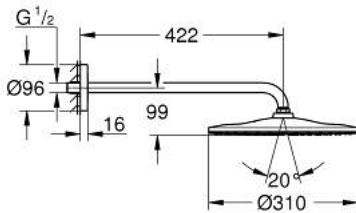

26 558 MS0 RAINSHOWER MONO 310 HEAD SHOWER SET 422 MM, 1 SPRAY

PRODUCT DESCRIPTION

- Colour: satin steel
- head shower Rainshower 310
- spray pattern: GROHE PureRain
- maximum flow rate (at 3 bar): 7.5 l/min
- shower arm 422 mm
- GROHE EcoJoy - less water, perfect flow
- GROHE DreamSpray - perfect spray pattern
- GROHE LongLife finish
- GROHE SpeedClean - effortless limescale removal
- Inner WaterGuide - inner insulation for surface protection

26 558 MS0 RAINSHOWER MONO 310 HEAD SHOWER SET 422 MM, 1 SPRAY

SPARE PARTS, October 2022 – now

1: Fibre seal dia. Ø18.5 x Ø12 x 2 (Spare part-nr. 0138900M)

2: Dirt strainer (Spare part-nr. 48007000)