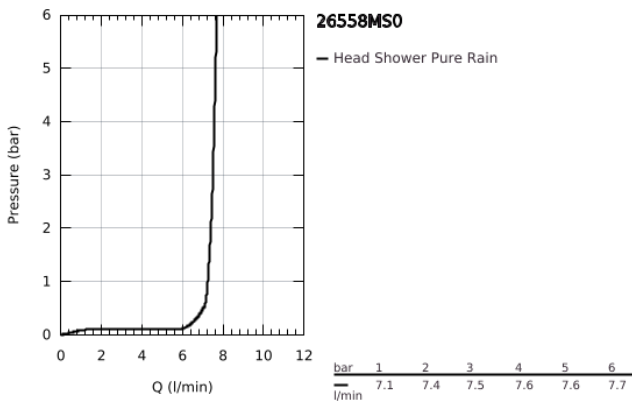

26 558 MS0 RAINSHOWER MONO 310 HEAD SHOWER SET 422 MM, 1 SPRAY

PRODUCT DESCRIPTION

- Colour: satin steel
- head shower Rainshower 310
- spray pattern: GROHE PureRain
- maximum flow rate (at 3 bar): 7.5 l/min
- shower arm 422 mm
- GROHE EcoJoy - less water, perfect flow
- GROHE DreamSpray - perfect spray pattern
- GROHE LongLife finish
- GROHE SpeedClean - effortless limescale removal
- Inner WaterGuide - inner insulation for surface protection

26 558 MS0 RAINSHOWER MONO 310 HEAD SHOWER SET 422 MM, 1 SPRAY

SPARE PARTS, October 2022 – now

1: Fibre seal dia. Ø18.5 x Ø12 x 2 (Spare part-nr. 0138900M)

2: Dirt strainer (Spare part-nr. 48007000)