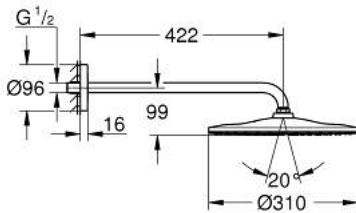

26 558 MG0 RAINSHOWER MONO 310 HEAD SHOWER SET 422 MM, 1 SPRAY

PRODUCT DESCRIPTION

- Colour: satin graphite
- head shower Rainshower 310
- spray pattern: GROHE PureRain
- maximum flow rate (at 3 bar): 7.5 l/min
- shower arm 422 mm
- GROHE EcoJoy - less water, perfect flow
- GROHE DreamSpray - perfect spray pattern
- GROHE LongLife finish
- GROHE SpeedClean - effortless limescale removal
- Inner WaterGuide - inner insulation for surface protection

26 558 MG0 RAINSHOWER MONO 310 HEAD SHOWER SET 422 MM, 1 SPRAY

SPARE PARTS, October 2022 – now

1: Fibre seal dia. Ø18.5 x Ø12 x 2 (Spare part-nr. 0138900M)

2: Dirt strainer (Spare part-nr. 48007000)