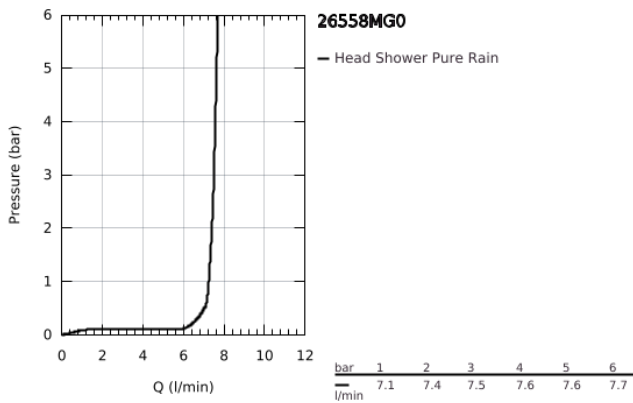

26 558 MG0 RAINSHOWER MONO 310 HEAD SHOWER SET 422 MM, 1 SPRAY

PRODUCT DESCRIPTION

- Colour: satin graphite
- head shower Rainshower 310
- spray pattern: GROHE PureRain
- maximum flow rate (at 3 bar): 7.5 l/min
- shower arm 422 mm
- GROHE EcoJoy - less water, perfect flow
- GROHE DreamSpray - perfect spray pattern
- GROHE LongLife finish
- GROHE SpeedClean - effortless limescale removal
- Inner WaterGuide - inner insulation for surface protection

26 558 MG0 RAINSHOWER MONO 310 HEAD SHOWER SET 422 MM, 1 SPRAY

SPARE PARTS, October 2022 – now

1: Fibre seal dia. Ø18.5 x Ø12 x 2 (Spare part-nr. 0138900M)

2: Dirt strainer (Spare part-nr. 48007000)