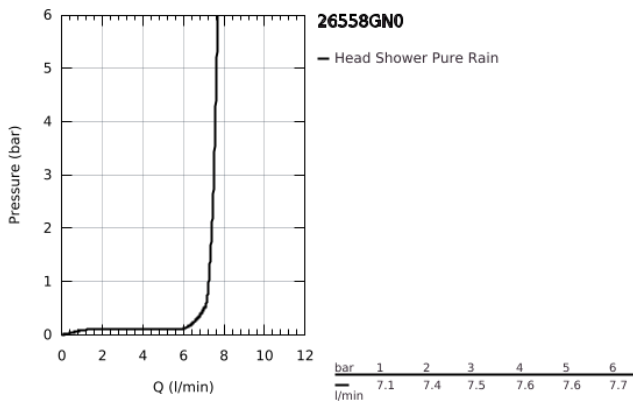

26 558 GN0 RAINSHOWER MONO 310 HEAD SHOWER SET 422 MM, 1 SPRAY

PRODUCT DESCRIPTION

- Colour: brushed cool sunrise
- head shower Rainshower 310
- spray pattern: GROHE PureRain
- maximum flow rate (at 3 bar): 7.5 l/min
- shower arm 422 mm
- GROHE EcoJoy - less water, perfect flow
- GROHE DreamSpray - perfect spray pattern
- GROHE LongLife finish
- GROHE SpeedClean - effortless limescale removal
- Inner WaterGuide - inner insulation for surface protection

26 558 GN0 **RAINSHOWER MONO 310 HEAD SHOWER SET 422 MM, 1 SPRAY**

SPARE PARTS, September 2018 – now

1: Fibre seal dia. Ø18.5 x Ø12 x 2 (Spare part-nr. 0138900M)

2: Dirt strainer (Spare part-nr. 48007000)