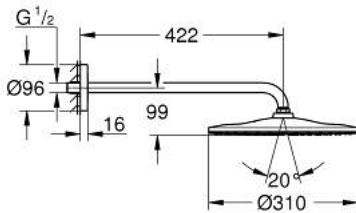

26 558 GN0 RAINSHOWER MONO 310 HEAD SHOWER SET 422 MM, 1 SPRAY

PRODUCT DESCRIPTION

- Colour: brushed cool sunrise
- head shower Rainshower 310
- spray pattern: GROHE PureRain
- maximum flow rate (at 3 bar): 7.5 l/min
- shower arm 422 mm
- GROHE EcoJoy - less water, perfect flow
- GROHE DreamSpray - perfect spray pattern
- GROHE LongLife finish
- GROHE SpeedClean - effortless limescale removal
- Inner WaterGuide - inner insulation for surface protection

26 558 GN0 **RAINSHOWER MONO 310 HEAD SHOWER SET 422 MM, 1 SPRAY**

SPARE PARTS, September 2018 – now

1: Fibre seal dia. Ø18.5 x Ø12 x 2 (Spare part-nr. 0138900M)

2: Dirt strainer (Spare part-nr. 48007000)