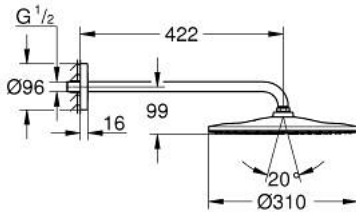

26 558 GL0 RAINSHOWER MONO 310 HEAD SHOWER SET 422 MM, 1 SPRAY

PRODUCT DESCRIPTION

- Colour: cool sunrise
- head shower Rainshower 310
- spray pattern: GROHE PureRain
- maximum flow rate (at 3 bar): 7.5 l/min
- shower arm 422 mm
- GROHE EcoJoy - less water, perfect flow
- GROHE DreamSpray - perfect spray pattern
- GROHE LongLife finish
- GROHE SpeedClean - effortless limescale removal
- Inner WaterGuide - inner insulation for surface protection

26 558 GL0 RAINSHOWER MONO 310 HEAD SHOWER SET 422 MM, 1 SPRAY

SPARE PARTS, September 2018 – now

1: Fibre seal dia. Ø18.5 x Ø12 x 2 (Spare part-nr. 0138900M)

2: Dirt strainer (Spare part-nr. 48007000)