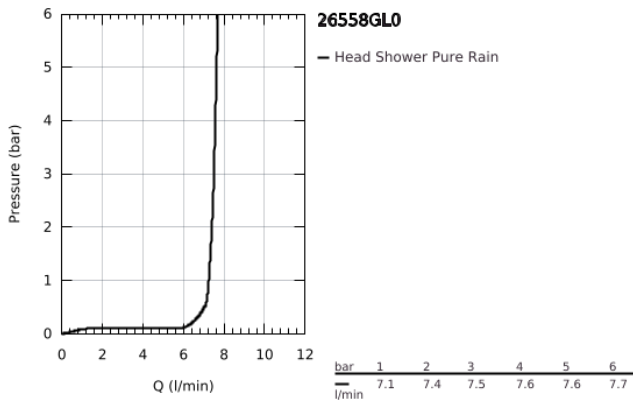

26 558 GL0 RAINSHOWER MONO 310 HEAD SHOWER SET 422 MM, 1 SPRAY

PRODUCT DESCRIPTION

- Colour: cool sunrise
- head shower Rainshower 310
- spray pattern: GROHE PureRain
- maximum flow rate (at 3 bar): 7.5 l/min
- shower arm 422 mm
- GROHE EcoJoy - less water, perfect flow
- GROHE DreamSpray - perfect spray pattern
- GROHE LongLife finish
- GROHE SpeedClean - effortless limescale removal
- Inner WaterGuide - inner insulation for surface protection

26 558 GL0 RAINSHOWER MONO 310 HEAD SHOWER SET 422 MM, 1 SPRAY

SPARE PARTS, September 2018 – now

1: Fibre seal dia. Ø18.5 x Ø12 x 2 (Spare part-nr. 0138900M)

2: Dirt strainer (Spare part-nr. 48007000)