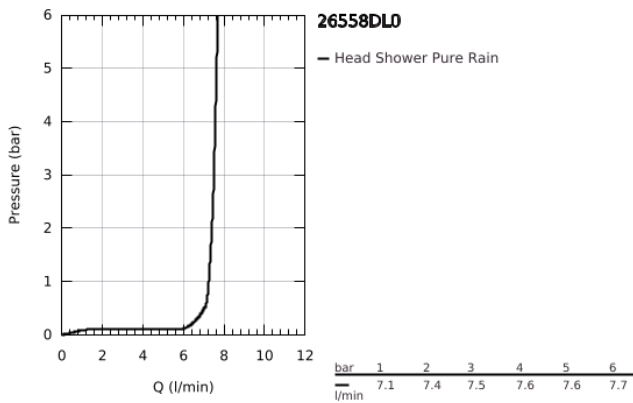

26 558 DL0 RAINSHOWER MONO 310 HEAD SHOWER SET 422 MM, 1 SPRAY

PRODUCT DESCRIPTION

- Colour: brushed warm sunset
- head shower Rainshower 310
- spray pattern: GROHE PureRain
- maximum flow rate (at 3 bar): 7.5 l/min
- shower arm 422 mm
- GROHE EcoJoy - less water, perfect flow
- GROHE DreamSpray - perfect spray pattern
- GROHE LongLife finish
- GROHE SpeedClean - effortless limescale removal
- Inner WaterGuide - inner insulation for surface protection

26 558 DL0 RAINSHOWER MONO 310 HEAD SHOWER SET 422 MM, 1 SPRAY

SPARE PARTS, September 2018 – now

1: Fibre seal dia. Ø18.5 x Ø12 x 2 (Spare part-nr. 0138900M)

2: Dirt strainer (Spare part-nr. 48007000)