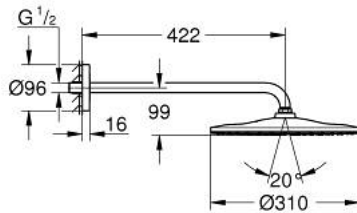

26 558 DL0 RAINSHOWER MONO 310 HEAD SHOWER SET 422 MM, 1 SPRAY

PRODUCT DESCRIPTION

- Colour: brushed warm sunset
- head shower Rainshower 310
- spray pattern: GROHE PureRain
- maximum flow rate (at 3 bar): 7.5 l/min
- shower arm 422 mm
- GROHE EcoJoy - less water, perfect flow
- GROHE DreamSpray - perfect spray pattern
- GROHE LongLife finish
- GROHE SpeedClean - effortless limescale removal
- Inner WaterGuide - inner insulation for surface protection

26 558 DL0 RAINSHOWER MONO 310 HEAD SHOWER SET 422 MM, 1 SPRAY

SPARE PARTS, September 2018 – now

1: Fibre seal dia. Ø18.5 x Ø12 x 2 (Spare part-nr. 0138900M)

2: Dirt strainer (Spare part-nr. 48007000)